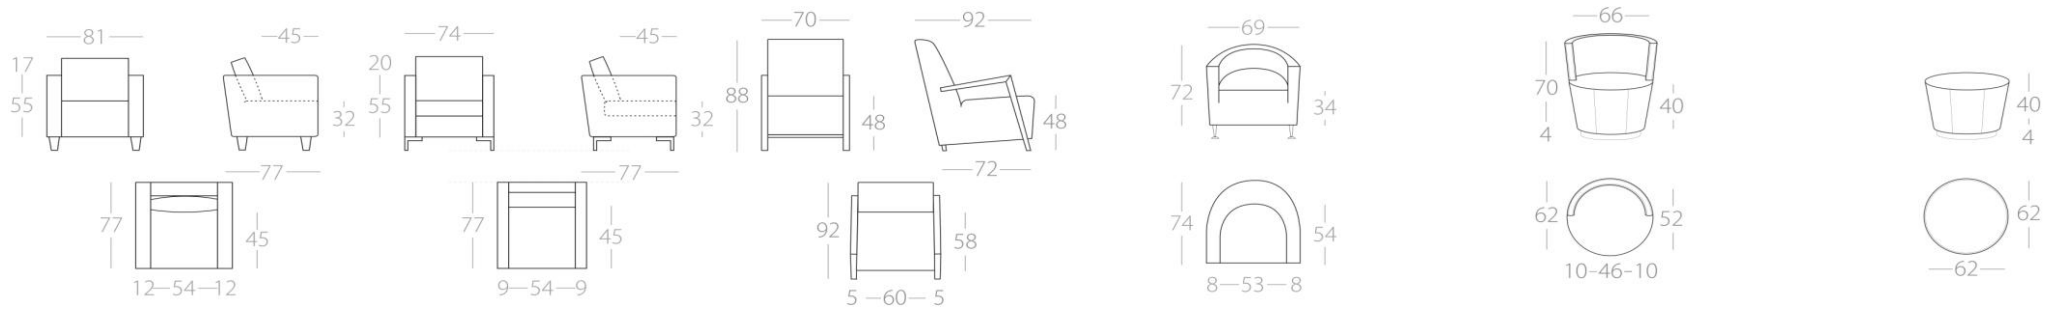

LOUNGE CHAIRS

Banzaii

Rocker

Elua

Cutback

Malia

Malia Hocker

Art.Nr. : 16.13