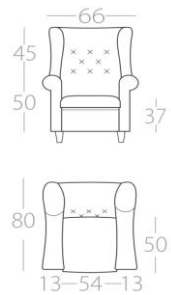

Slater

Art.Nr. : 16.19