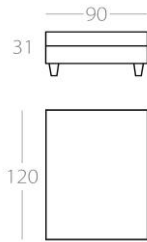

AERIAL

3-Seater

2.5-Seater

2-Seater

Loveseat

Armchair

Art. No. : 70.11

Art. No. : 70.12

Art. No. : 70.13

Art. No. : 70.14

Art. No. : 70.15

Stool 1

Stool 2

Stool 3

3-Seater

2.5-Seater