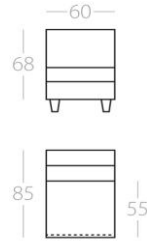

2-Seater

Art. No. : 70.16

Art. No. : 70.17

Art. No. : 70.29

1 Armrest left
Art. No. : 70.18
1 Armrest right
Art. No. : 70.19

1 Armrest left
Art. No. : 70.20
1 Armrest right
Art. No. : 70.21

1 Armrest left
Art. No. : 70.22
1 Armrest right
Art. No. : 70.23

AERIAL

Chaise longue

1 Armrest left
Art. No. : 70.24
1 Armrest right
Art. No. : 70.25

2-Seater

without armrests
Art. No. : 70.26

1-Seater

without armrests
Art. No. : 70.27

Corner element