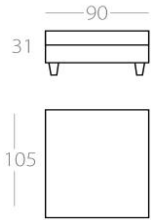

AERIAL

3-Seater

2.5-Seater

2-Seater

Loveseat

Armchair

Art. No. : 70.11

Art. No. : 70.12

Art. No. : 70.13

Art. No. : 70.14

Art. No. : 70.15

Stool 1

Stool 2

Stool 3

3-Seater

2.5-Seater