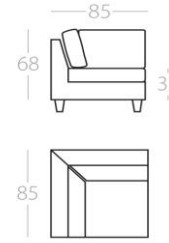

2-Seater

Art. No. : 70.16

Art. No. : 70.17

Art. No. : 70.29

1 Armrest left
Art. No. : 70.18
1 Armrest right
Art. No. : 70.19

1 Armrest left
Art. No. : 70.20
1 Armrest right
Art. No. : 70.21

1 Armrest left
Art. No. : 70.22
1 Armrest right
Art. No. : 70.23

AERIAL

Chaise longue

1 Armrest left
Art. No. : 70.24
1 Armrest right
Art. No. : 70.25

2-Seater

without armrests
Art. No. : 70.26

1-Seater

without armrests
Art. No. : 70.27

Corner element

Only backrests
Art. No. : 70.28

If this is not enough and you haven't been able to find the size you need, we will make the item to your size specifications.
We also use third-party fabrics and leathers with the same delivery times.
Whatever design you want: high-resiliency foam or down fillings, various levels of firmness, removable pillow and cushion