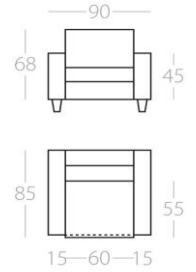

AERIAL

3-Seater

2.5-Seater

2-Seater

Loveseat

Armchair

Art. No. : 70.11

Art. No. : 70.12

Art. No. : 70.13

Art. No. : 70.14

Art. No. : 70.15

Stool 1

Stool 2

Stool 3

3-Seater

2.5-Seater