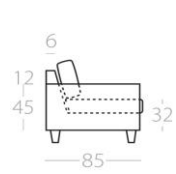

AERIAL

3-Seater

2.5-Seater

2-Seater

Loveseat

Armchair

Art. No. : 70.11

Art. No. : 70.12

Art. No. : 70.13

Art. No. : 70.14

Art. No. : 70.15

Stool 1

Stool 2

Stool 3

3-Seater

2.5-Seater