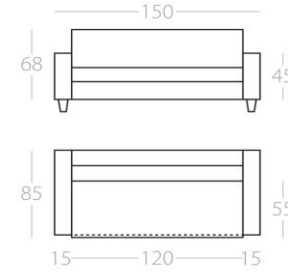

AERIAL

3-Seater

2.5-Seater

2-Seater

Loveseat

Armchair

Art. No. : 70.11

Art. No. : 70.12

Art. No. : 70.13

Art. No. : 70.14

Art. No. : 70.15

Stool 1

Stool 2

Stool 3

3-Seater

2.5-Seater