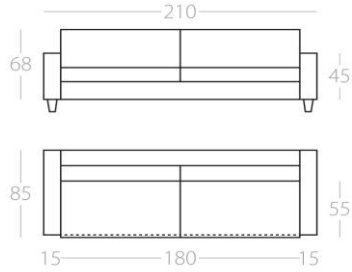

AERIAL

3-Seater

2.5-Seater

2-Seater

Loveseat

Armchair

Art. No. : 70.11

Art. No. : 70.12