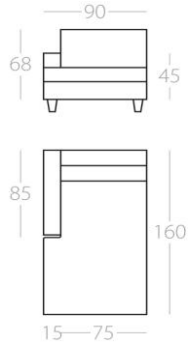

Art. No. : 70.13

Art. No. : 70.14

Art. No. : 70.15

Stool 1

Stool 2

Stool 3

3-Seater

2.5-Seater

2-Seater

Art. No. : 70.16

Art. No. : 70.17

Art. No. : 70.29

1 Armrest left
Art. No. : 70.18
1 Armrest right
Art. No. : 70.19

1 Armrest left
Art. No. : 70.20
1 Armrest right
Art. No. : 70.21

1 Armrest left
Art. No. : 70.22
1 Armrest right
Art. No. : 70.23

AERIAL

Chaise longue

1 Armrest left
Art. No. : 70.24
1 Armrest right
Art. No. : 70.25

2-Seater

without armrests
Art. No. : 70.26

1-Seater

without armrests
Art. No. : 70.27

Corner element