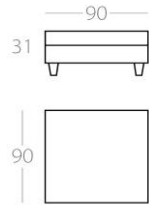

AERIAL

3-Seater

2.5-Seater

2-Seater

Loveseat

Armchair

Art. No. : 70.11

Art. No. : 70.12

Art. No. : 70.13

Art. No. : 70.14

Art. No. : 70.15

Stool 1

Stool 2

Stool 3

3-Seater

2.5-Seater