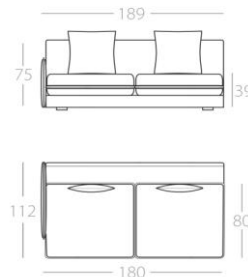

KEALA_LIGHT

3-Seater

2.5-Seater

2-Seater

Loveseat

Corner element

Art. No. : 82.41

Art. No. : 82.42

Art. No. : 82.43

Art. No. : 82.44

With 2 pillows
Art. No. : 82.47

Corner element

3-Seater

2.5-Seater

2-Seater

Loveseat