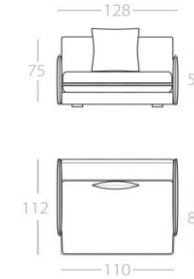

KEALA_LIGHT

3-Seater

2.5-Seater

2-Seater

Loveseat

Corner element

Art. No. : 82.41

Art. No. : 82.42

Art. No. : 82.43

Art. No. : 82.44

With 2 pillows
Art. No. : 82.47

Corner element

3-Seater

2.5-Seater

2-Seater

Loveseat