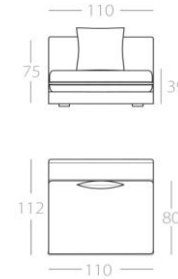

KEALA_LIGHT

Chaise longue 2

2.5-Seater

2-Seater

Loveseat

Stool 1

Stool 2

1 Armrest left
Art. No. : 82.58
1 Armrest right
Art. No. : 82.59

Art. No. : 82.60

Art. No. : 82.61

Art. No. : 82.62

Art. No. : 82.45

Art. No. : 82.46

If this is not enough and you haven't been able to find the size you need, we will make the item to your size specifications.
We also use third-party fabrics and leathers with the same delivery times.
Whatever design you want: high-resiliency foam or down fillings, various levels of firmness, removable pillow and cushion

– all you have to do is ask.

This series is also available with a comfy lounge depth named KEALA.