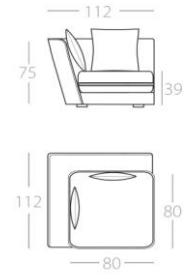

KEALA_LIGHT

3-Seater

2.5-Seater

2-Seater

Loveseat

Corner element

Art. No. : 82.41

Art. No. : 82.42

Art. No. : 82.43

Art. No. : 82.44

With 2 pillows
Art. No. : 82.47

Corner element

3-Seater

2.5-Seater

2-Seater

Loveseat