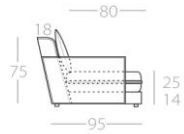

KEALA_LIGHT

3-Seater

2.5-Seater

2-Seater

Loveseat

Corner element

Art. No. : 82.41

Art. No. : 82.42

Art. No. : 82.43

Art. No. : 82.44

With 2 pillows
Art. No. : 82.47

Corner element

3-Seater

2.5-Seater

2-Seater

Loveseat