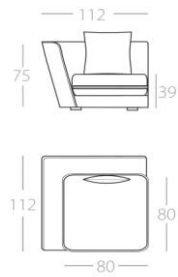

KEALA_LIGHT

3-Seater

2.5-Seater

2-Seater

Loveseat

Corner element

Art. No. : 82.41

Art. No. : 82.42

Art. No. : 82.43

Art. No. : 82.44

With 2 pillows
Art. No. : 82.47

Corner element

3-Seater

2.5-Seater

2-Seater

Loveseat