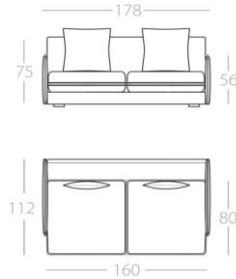

KEALA_LIGHT

3-Seater

2.5-Seater

2-Seater

Loveseat

Corner element

Art. No. : 82.41

Art. No. : 82.42

Art. No. : 82.43

Art. No. : 82.44

With 2 pillows
Art. No. : 82.47

Corner element

3-Seater

2.5-Seater

2-Seater

Loveseat