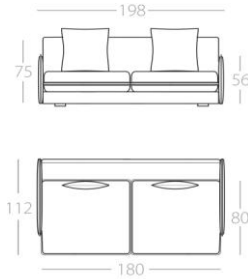

KEALA_LIGHT

3-Seater

2.5-Seater

2-Seater

Loveseat

Corner element

Art. No. : 82.41

Art. No. : 82.42

Art. No. : 82.43

Art. No. : 82.44

With 2 pillows
Art. No. : 82.47

Corner element

3-Seater

2.5-Seater

2-Seater

Loveseat