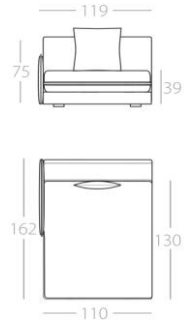

KEALA_LIGHT

3-Seater

2.5-Seater

2-Seater

Loveseat

Corner element

Art. No. : 82.41

Art. No. : 82.42

Art. No. : 82.43

Art. No. : 82.44

With 2 pillows
Art. No. : 82.47

Corner element

3-Seater

2.5-Seater

2-Seater

Loveseat

Chaise longue 1

With 1 pillow
Art. No. : 82.63

1 Armrest left
Art. No. : 82.48
1 Armrest right
Art. No. : 82.49

1 Armrest left
Art. No. : 82.50
1 Armrest right
Art. No. : 82.51

1 Armrest left
Art. No. : 82.52
1 Armrest right
Art. No. : 82.53

1 Armrest left
Art. No. : 82.54
1 Armrest right
Art. No. : 82.55

1 Armrest left
Art. No. : 82.56
1 Armrest right
Art. No. : 82.57

This series is also available with a comfy lounge depth named KEALA.

KEALA_LIGHT