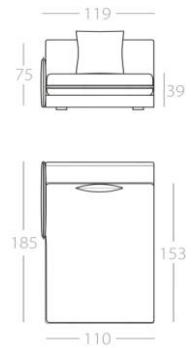

KEALA_LIGHT

3-Seater

2.5-Seater

2-Seater

Loveseat

Corner element

Art. No. : 82.41

Art. No. : 82.42

Art. No. : 82.43

Art. No. : 82.44

With 2 pillows
Art. No. : 82.47

Corner element

3-Seater

2.5-Seater

2-Seater

Loveseat