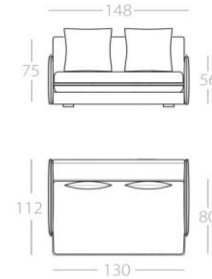

KEALA_LIGHT

3-Seater

2.5-Seater

2-Seater

Loveseat

Corner element

Art. No. : 82.41

Art. No. : 82.42

Art. No. : 82.43

Art. No. : 82.44

With 2 pillows
Art. No. : 82.47

Corner element

3-Seater

2.5-Seater

2-Seater

Loveseat