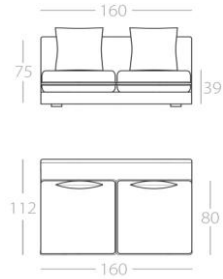

KEALA_LIGHT

Chaise longue 2

2.5-Seater

2-Seater

Loveseat

Stool 1

Stool 2

1 Armrest left
Art. No. : 82.58
1 Armrest right
Art. No. : 82.59

Art. No. : 82.60

Art. No. : 82.61

Art. No. : 82.62

Art. No. : 82.45

Art. No. : 82.46

If this is not enough and you haven't been able to find the size you need, we will make the item to your size specifications.
We also use third-party fabrics and leathers with the same delivery times.
Whatever design you want: high-resiliency foam or down fillings, various levels of firmness, removable pillow and cushion

– all you have to do is ask.

This series is also available with a comfy lounge depth named KEALA.