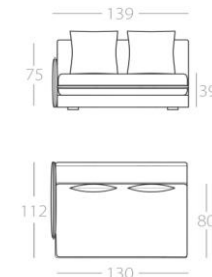

KEALA_LIGHT

3-Seater

2.5-Seater

2-Seater

Loveseat

Corner element

Art. No. : 82.41

Art. No. : 82.42

Art. No. : 82.43

Art. No. : 82.44

With 2 pillows
Art. No. : 82.47

Corner element

3-Seater

2.5-Seater

2-Seater

Loveseat