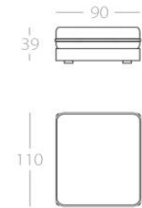

KEALA_LIGHT

Chaise longue 2

2.5-Seater

2-Seater

Loveseat

Stool 1

Stool 2

1 Armrest left
Art. No. : 82.58
1 Armrest right
Art. No. : 82.59

Art. No. : 82.60

Art. No. : 82.61

Art. No. : 82.62

Art. No. : 82.45

Art. No. : 82.46

If this is not enough and you haven't been able to find the size you need, we will make the item to your size specifications.
We also use third-party fabrics and leathers with the same delivery times.
Whatever design you want: high-resiliency foam or down fillings, various levels of firmness, removable pillow and cushion

– all you have to do is ask.

This series is also available with a comfy lounge depth named KEALA.