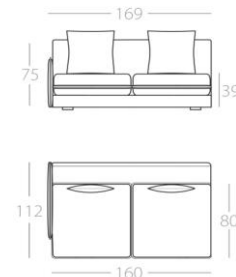

KEALA_LIGHT

3-Seater

2.5-Seater

2-Seater

Loveseat

Corner element

Art. No. : 82.41

Art. No. : 82.42

Art. No. : 82.43

Art. No. : 82.44

With 2 pillows
Art. No. : 82.47

Corner element

3-Seater

2.5-Seater

2-Seater

Loveseat