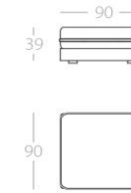

KEALA_LIGHT

Chaise longue 2

2.5-Seater

2-Seater

Loveseat

Stool 1

Stool 2

1 Armrest left
Art. No. : 82.58
1 Armrest right
Art. No. : 82.59

Art. No. : 82.60

Art. No. : 82.61

Art. No. : 82.62

Art. No. : 82.45

Art. No. : 82.46

If this is not enough and you haven't been able to find the size you need, we will make the item to your size specifications.
We also use third-party fabrics and leathers with the same delivery times.
Whatever design you want: high-resiliency foam or down fillings, various levels of firmness, removable pillow and cushion

– all you have to do is ask.

This series is also available with a comfy lounge depth named KEALA.