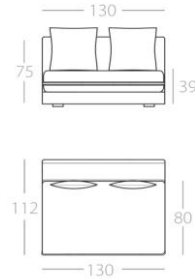

KEALA_LIGHT

Chaise longue 2

2.5-Seater

2-Seater

Loveseat

Stool 1

Stool 2

1 Armrest left
Art. No. : 82.58
1 Armrest right
Art. No. : 82.59

Art. No. : 82.60

Art. No. : 82.61

Art. No. : 82.62

Art. No. : 82.45

Art. No. : 82.46

If this is not enough and you haven't been able to find the size you need, we will make the item to your size specifications.
We also use third-party fabrics and leathers with the same delivery times.
Whatever design you want: high-resiliency foam or down fillings, various levels of firmness, removable pillow and cushion

– all you have to do is ask.

This series is also available with a comfy lounge depth named KEALA.