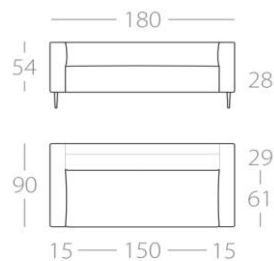

KONA

3-seater

Art. No. : 65.05

2,5-seater

Art. No. : 65.06

2-seater

Art. No. : 65.07

3-seater

1 Armrest left
Art. No. : 65.08
1 Armrest right
Art. No. : 65.09

2,5-seater

1 Armrest left
Art. No. : 65.10
1 Armrest right
Art. No. : 65.11

2-seater

1 Armrest left
Art. No. : 65.12
1 Armrest right
Art. No. : 65.13

Stool 2

1 Armrest left
Art. No. : 65.19
1 Armrest right
Art. No. : 65.20

Armchair

Art. No. : 65.20