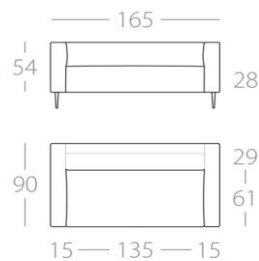

KONA

3-seater

Art. No. : 65.05

2,5-seater

Art. No. : 65.06

2-seater

Art. No. : 65.07

3-seater

1 Armrest left
Art. No. : 65.08
1 Armrest right
Art. No. : 65.09

2,5-seater

1 Armrest left
Art. No. : 65.10
1 Armrest right
Art. No. : 65.11

2-seater

1 Armrest left
Art. No. : 65.12
1 Armrest right
Art. No. : 65.13

Chaise longue 1

1 Armrest left
Art. No. : 65.14
1 Armrest right
Art. No. : 65.15

Chaise longue 2

1 Armrest left
Art. No. : 65.16
1 Armrest right
Art. No. : 65.17

Stool 1

1 Armrest left
Art. No. : 65.18
1 Armrest right
Art. No. : 65.19

Stool 2

1 Armrest left
Art. No. : 65.19
1 Armrest right
Art. No. : 65.20

Armchair

Art. No. : 65.20