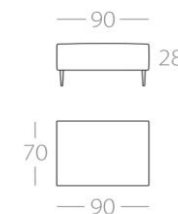

KONA

3-seater

Art. No. : 65.05

2,5-seater

Art. No. : 65.06

2-seater

Art. No. : 65.07

3-seater

1 Armrest left
Art. No. : 65.08
1 Armrest right
Art. No. : 65.09

2,5-seater

1 Armrest left
Art. No. : 65.10
1 Armrest right
Art. No. : 65.11

2-seater

1 Armrest left
Art. No. : 65.12
1 Armrest right
Art. No. : 65.13