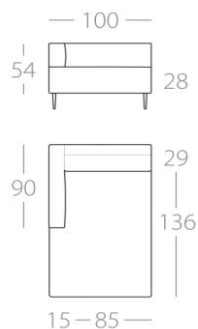

KONA

3-seater

Art. No. : 65.05

2,5-seater

Art. No. : 65.06

2-seater

Art. No. : 65.07

3-seater

1 Armrest left
Art. No. : 65.08
1 Armrest right
Art. No. : 65.09

2,5-seater

1 Armrest left
Art. No. : 65.10
1 Armrest right
Art. No. : 65.11

2-seater

1 Armrest left
Art. No. : 65.12
1 Armrest right
Art. No. : 65.13

Chaise longue 1

1 Armrest left
Art. No. : 65.14
1 Armrest right
Art. No. : 65.15

Chaise longue 2

1 Armrest left
Art. No. : 65.16
1 Armrest right
Art. No. : 65.17

Stool 1

1 Armrest left
Art. No. : 65.18
1 Armrest right
Art. No. : 65.19

Stool 2

1 Armrest left
Art. No. : 65.19
1 Armrest right
Art. No. : 65.20

Armchair

Art. No. : 65.20