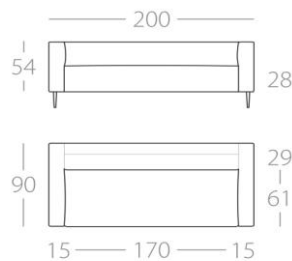

KONA

3-seater

Art. No. : 65.05

2,5-seater

Art. No. : 65.06

2-seater

Art. No. : 65.07

3-seater

1 Armrest left
Art. No. : 65.08
1 Armrest right
Art. No. : 65.09

2,5-seater

1 Armrest left
Art. No. : 65.10
1 Armrest right
Art. No. : 65.11

2-seater

1 Armrest left
Art. No. : 65.12
1 Armrest right
Art. No. : 65.13

Stool 2

1 Armrest left
Art. No. : 65.19
1 Armrest right
Art. No. : 65.20

Armchair

Art. No. : 65.20