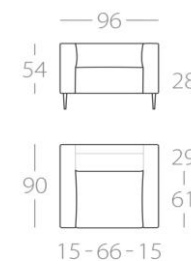

KONA

3-seater

Art. No. : 65.05

2,5-seater

Art. No. : 65.06

2-seater

Art. No. : 65.07

3-seater

1 Armrest left
Art. No. : 65.08
1 Armrest right
Art. No. : 65.09

2,5-seater

1 Armrest left
Art. No. : 65.10
1 Armrest right
Art. No. : 65.11

2-seater

1 Armrest left
Art. No. : 65.12
1 Armrest right
Art. No. : 65.13

Stool 2

1 Armrest left
Art. No. : 65.19
1 Armrest right
Art. No. : 65.20

Armchair

Art. No. : 65.20