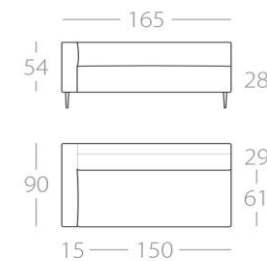

KONA

3-seater

Art. No. : 65.05

2,5-seater

Art. No. : 65.06

2-seater

Art. No. : 65.07

3-seater

1 Armrest left
Art. No. : 65.08
1 Armrest right
Art. No. : 65.09

2,5-seater

1 Armrest left
Art. No. : 65.10
1 Armrest right
Art. No. : 65.11

2-seater

1 Armrest left
Art. No. : 65.12
1 Armrest right
Art. No. : 65.13

Stool 2

1 Armrest left
Art. No. : 65.19
1 Armrest right
Art. No. : 65.20

Armchair

Art. No. : 65.20