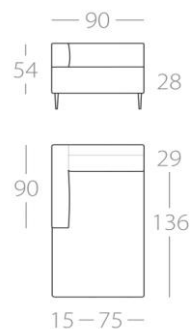

KONA

3-seater

Art. No. : 65.05

2,5-seater

Art. No. : 65.06

2-seater

Art. No. : 65.07

3-seater

1 Armrest left
Art. No. : 65.08
1 Armrest right
Art. No. : 65.09

2,5-seater

1 Armrest left
Art. No. : 65.10
1 Armrest right
Art. No. : 65.11

2-seater

1 Armrest left
Art. No. : 65.12
1 Armrest right
Art. No. : 65.13

Chaise longue 1

1 Armrest left
Art. No. : 65.14
1 Armrest right
Art. No. : 65.15

Chaise longue 2

1 Armrest left
Art. No. : 65.16
1 Armrest right
Art. No. : 65.17

Stool 1

1 Armrest left
Art. No. : 65.18
1 Armrest right
Art. No. : 65.19

Stool 2

1 Armrest left
Art. No. : 65.19
1 Armrest right
Art. No. : 65.20

Armchair

Art. No. : 65.20