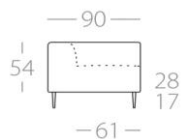

KONA

3-seater

Art. No. : 65.05

2,5-seater

Art. No. : 65.06

2-seater

Art. No. : 65.07

3-seater

1 Armrest left
Art. No. : 65.08
1 Armrest right
Art. No. : 65.09

2,5-seater

1 Armrest left
Art. No. : 65.10
1 Armrest right
Art. No. : 65.11

2-seater

1 Armrest left
Art. No. : 65.12
1 Armrest right
Art. No. : 65.13