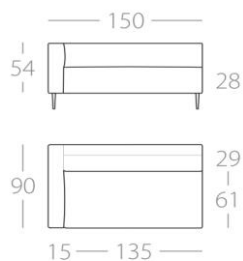

KONA

3-seater

Art. No. : 65.05

2,5-seater

Art. No. : 65.06

2-seater

Art. No. : 65.07

3-seater

1 Armrest left
Art. No. : 65.08
1 Armrest right
Art. No. : 65.09

2,5-seater

1 Armrest left
Art. No. : 65.10
1 Armrest right
Art. No. : 65.11

2-seater

1 Armrest left
Art. No. : 65.12
1 Armrest right
Art. No. : 65.13

Chaise longue 1

1 Armrest left
Art. No. : 65.14
1 Armrest right
Art. No. : 65.15

Chaise longue 2

1 Armrest left
Art. No. : 65.16
1 Armrest right
Art. No. : 65.17

Stool 1

1 Armrest left
Art. No. : 65.18
1 Armrest right
Art. No. : 65.19

Stool 2

1 Armrest left
Art. No. : 65.19
1 Armrest right
Art. No. : 65.20

Armchair

Art. No. : 65.20