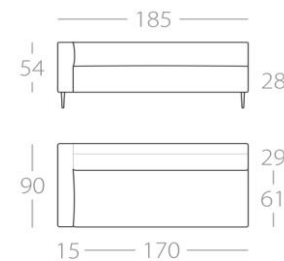

KONA

3-seater

Art. No. : 65.05

2,5-seater

Art. No. : 65.06

2-seater

Art. No. : 65.07

3-seater

1 Armrest left
Art. No. : 65.08
1 Armrest right
Art. No. : 65.09

2,5-seater

1 Armrest left
Art. No. : 65.10
1 Armrest right
Art. No. : 65.11

2-seater

1 Armrest left
Art. No. : 65.12
1 Armrest right
Art. No. : 65.13

Stool 2

1 Armrest left
Art. No. : 65.19
1 Armrest right
Art. No. : 65.20

Armchair

Art. No. : 65.20