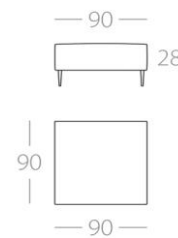

KONA

3-seater

Art. No. : 65.05

2,5-seater

Art. No. : 65.06

2-seater

Art. No. : 65.07

3-seater

1 Armrest left
Art. No. : 65.08
1 Armrest right
Art. No. : 65.09

2,5-seater

1 Armrest left
Art. No. : 65.10
1 Armrest right
Art. No. : 65.11

2-seater

1 Armrest left
Art. No. : 65.12
1 Armrest right
Art. No. : 65.13

Stool 2

1 Armrest left
Art. No. : 65.19
1 Armrest right
Art. No. : 65.20

Armchair

Art. No. : 65.20