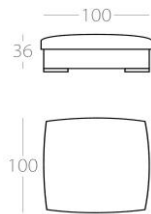

Chaise longue 2

1 Armrest left
Art. No. : 50.26
1 Armrest right
Art. No. : 50.27

3.5-Seater

without armrests
Art. No. : 50.31

3-Seater

without armrests
Art. No. : 50.32

2.5-Seater

without armrests
Art. No. : 50.33

2-Seater

without armrests
Art. No. : 50.34

Loveseat

Art. No. : 50.37

Stool 1

Art. No. : 50.28

Stool 2

Art. No. : 50.29