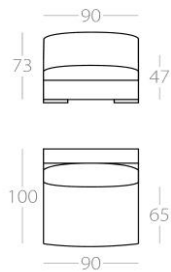

Chaise longue 2

1 Armrest left
Art. No. : 50.26
1 Armrest right
Art. No. : 50.27

3.5-Seater

without armrests
Art. No. : 50.31

3-Seater

without armrests
Art. No. : 50.32

2.5-Seater

without armrests
Art. No. : 50.33

2-Seater

without armrests
Art. No. : 50.34

Loveseat

Art. No. : 50.37

Stool 1

Art. No. : 50.28

Stool 2

Art. No. : 50.29