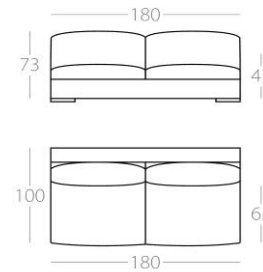

1 Armrest left
Art. No. : 50.22
1 Armrest right
Art. No. : 50.23

1 Armrest left
Art. No. : 50.35
1 Armrest right
Art. No. : 50.36

Art. No. : 50.30

All elements are available with a long bench seat cushion.

Seat and back cushions come standard with removable covers.
The body can also be provided with a removable slipcover on request.

LOCAL

Chaise longue 1

1 Armrest left
Art. No. : 50.24
1 Armrest right
Art. No. : 50.25

Chaise longue 2

1 Armrest left
Art. No. : 50.26
1 Armrest right
Art. No. : 50.27

3.5-Seater

without armrests
Art. No. : 50.31

3-Seater

without armrests
Art. No. : 50.32

2.5-Seater

without armrests
Art. No. : 50.33