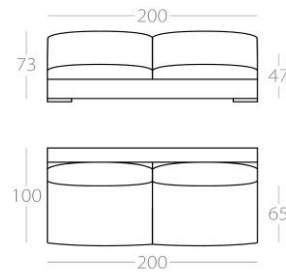

1 Armrest left
Art. No. : 50.22
1 Armrest right
Art. No. : 50.23

1 Armrest left
Art. No. : 50.35
1 Armrest right
Art. No. : 50.36

Art. No. : 50.30

All elements are available with a long bench seat cushion.

Seat and back cushions come standard with removable covers.
The body can also be provided with a removable slipcover on request.

LOCAL

Chaise longue 1

1 Armrest left
Art. No. : 50.24
1 Armrest right
Art. No. : 50.25

Chaise longue 2

1 Armrest left
Art. No. : 50.26
1 Armrest right
Art. No. : 50.27

3.5-Seater

without armrests
Art. No. : 50.31

3-Seater

without armrests
Art. No. : 50.32

2.5-Seater

without armrests
Art. No. : 50.33