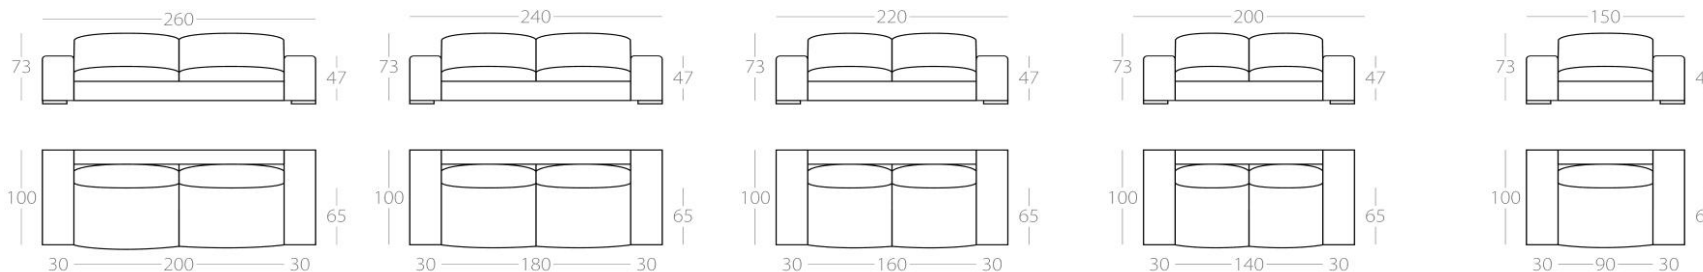

LOCAL

3.5-Seater

3-Seater

2.5-Seater

2-Seater

Loveseat

Art. No. : 50.11

Art. No. : 50.12

Art. No. : 50.13

Art. No. : 50.14

Art. No. : 50.15

3.5-Seater

3-Seater

2.5-Seater

2-Seater

Loveseat

Corner element

1 Armrest left
Art. No. : 50.16
1 Armrest right
Art. No. : 50.17

1 Armrest left
Art. No. : 50.18
1 Armrest right
Art. No. : 50.19

1 Armrest left
Art. No. : 50.20
1 Armrest right
Art. No. : 50.21