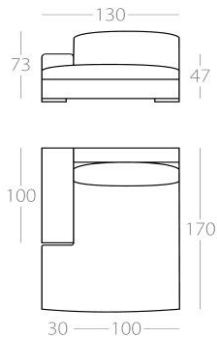

LOCAL

Chaise longue 1

1 Armrest left
Art. No. : 50.24
1 Armrest right
Art. No. : 50.25