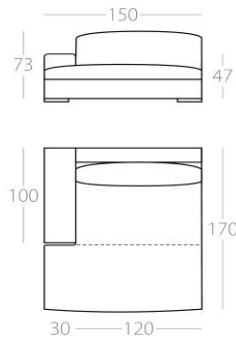

Chaise longue 2

1 Armrest left
Art. No. : 50.26
1 Armrest right
Art. No. : 50.27