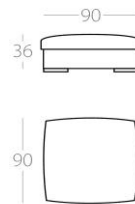

Chaise longue 2

1 Armrest left
Art. No. : 50.26
1 Armrest right
Art. No. : 50.27

3.5-Seater

without armrests
Art. No. : 50.31

3-Seater

without armrests
Art. No. : 50.32

2.5-Seater

without armrests
Art. No. : 50.33

2-Seater

without armrests
Art. No. : 50.34

Loveseat

Art. No. : 50.37

Stool 1

Art. No. : 50.28

Stool 2

Art. No. : 50.29