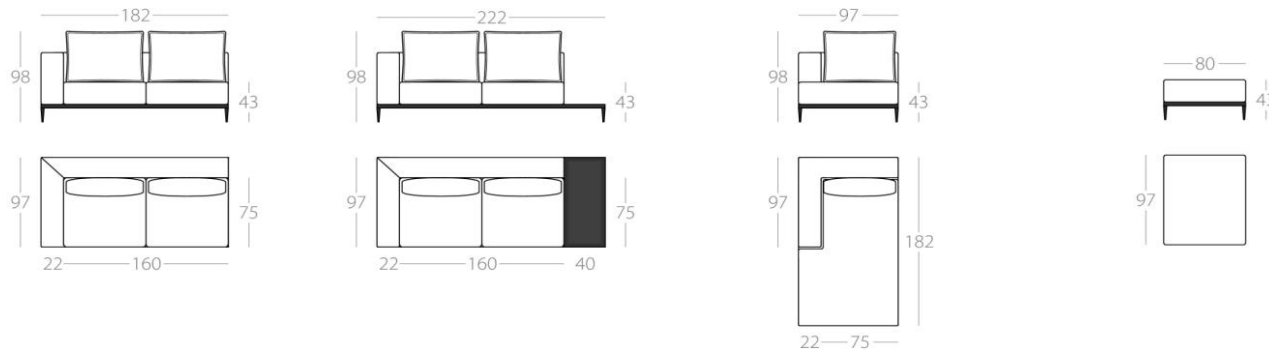

PEAK

3.5-Seater

Art. No. : 28.11

3.5-Seater

1 Armrest left
Art. No. : 28.12
1 Armrest right
Art. No. : 28.13

3.5-Seater
With tray surface
1 Armrest left
Art. No. : 28.14
1 Armrest right
Art. No. : 28.15

3.5-Seater
With lounge style
1 Armrest left
Art. No. : 28.24
1 Armrest right
Art. No. : 28.25

2.5-Seater

Art. No. : 28.16

2.5-Seater

1 Armrest left
Art. No. : 28.17
1 Armrest right
Art. No. : 28.18

2.5-Seater
With tray surface

1 Armrest left
Art. No. : 28.19
1 Armrest right
Art. No. : 28.20

Chaise longue

1 Armrest left
Art. No. : 28.21
1 Armrest right
Art. No. : 28.22

Stool

Art. No. : 28.23

Prices reflect the standard frame colors: black, silver, white.
We will be pleased to produce the frame in any other RAL color.
All height information for this model includes the powder-coated metal frame and legs.
The tray area has an imitation leather covering.