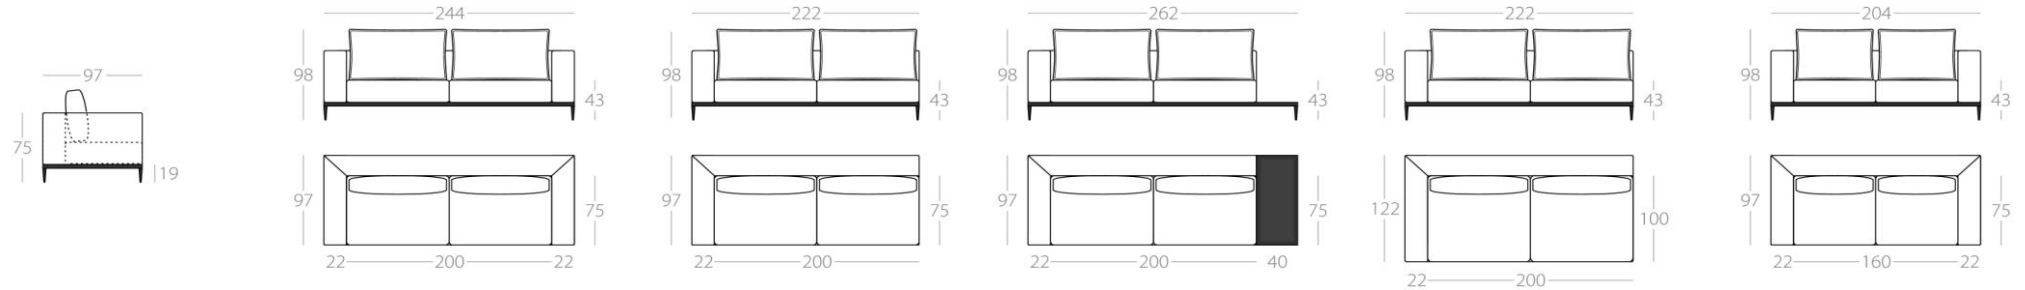

PEAK

3.5-Seater

Art. No. : 28.11

3.5-Seater

1 Armrest left
Art. No. : 28.12
1 Armrest right
Art. No. : 28.13

3.5-Seater
With tray surface
1 Armrest left
Art. No. : 28.14
1 Armrest right
Art. No. : 28.15

3.5-Seater
With lounge style
1 Armrest left
Art. No. : 28.24
1 Armrest right
Art. No. : 28.25

2.5-Seater

Art. No. : 28.16

2.5-Seater

1 Armrest left
Art. No. : 28.17
1 Armrest right
Art. No. : 28.18

2.5-Seater
With tray surface

1 Armrest left
Art. No. : 28.19
1 Armrest right
Art. No. : 28.20

Chaise longue

1 Armrest left
Art. No. : 28.21
1 Armrest right
Art. No. : 28.22

Stool

Art. No. : 28.23

Prices reflect the standard frame colors: black, silver, white.
We will be pleased to produce the frame in any other RAL color.
All height information for this model includes the powder-coated metal frame and legs.
The tray area has an imitation leather covering.