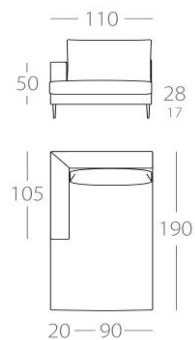

ALANA

3-Seater

Art. No. : 64.11

2,5-Seater

Art. No. : 64.12

3-Seater

1 Armrest left
Art. No. : 64.13
1 Armrest right
Art. No. : 64.14

2,5-Seater

1 Armrest left
Art. No. : 64.15
1 Armrest right
Art. No. : 64.16

2-Seater

1 Armrest left
Art. No. : 64.17
1 Armrest right
Art. No. : 64.18

Chaise longue 1

1 Armrest left
Art. No. : 64.19
1 Armrest right
Art. No. : 64.20

Corner element

Art. No. : 64.27

Stool 1

Art. No. : 64.28

ALANA

Armchair

Long corner 200cm

Long corner 180cm

Long corner 160cm

Art. No. : 64.29

long side left
Art. No. : 64.38
long side right
Art. No. : 64.39

long side left
Art. No. : 64.40
long side right
Art. No. : 64.41

long side left
Art. No. : 64.42
long side right
Art. No. : 64.43