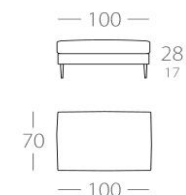

ALANA

3-Seater

Art. No. : 64.11

2,5-Seater

Art. No. : 64.12

3-Seater

1 Armrest left
Art. No. : 64.13
1 Armrest right
Art. No. : 64.14

2,5-Seater

1 Armrest left
Art. No. : 64.15
1 Armrest right
Art. No. : 64.16

2-Seater

1 Armrest left
Art. No. : 64.17
1 Armrest right
Art. No. : 64.18

Chaise longue 1

1 Armrest left
Art. No. : 64.19
1 Armrest right
Art. No. : 64.20

Corner element

Art. No. : 64.27

Stool 1

Art. No. : 64.28

ALANA

Armchair

Long corner 200cm

Long corner 180cm

Long corner 160cm

Art. No. : 64.29

long side left
Art. No. : 64.38
long side right
Art. No. : 64.39

long side left
Art. No. : 64.40
long side right
Art. No. : 64.41

long side left
Art. No. : 64.42
long side right
Art. No. : 64.43