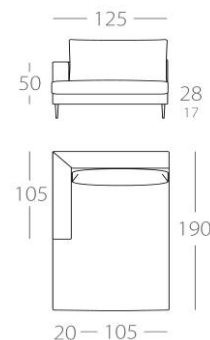

ALANA

3-Seater

Art. No. : 64.11

2,5-Seater

Art. No. : 64.12

3-Seater

1 Armrest left
Art. No. : 64.13
1 Armrest right
Art. No. : 64.14

2,5-Seater

1 Armrest left
Art. No. : 64.15
1 Armrest right
Art. No. : 64.16

2-Seater

1 Armrest left
Art. No. : 64.17
1 Armrest right
Art. No. : 64.18

Chaise longue 1

1 Armrest left
Art. No. : 64.19
1 Armrest right
Art. No. : 64.20

Corner element

Art. No. : 64.27

Stool 1

Art. No. : 64.28

ALANA

Armchair

Long corner 200cm

Long corner 180cm

Long corner 160cm

Art. No. : 64.29

long side left
Art. No. : 64.38
long side right
Art. No. : 64.39

long side left
Art. No. : 64.40
long side right
Art. No. : 64.41

long side left
Art. No. : 64.42
long side right
Art. No. : 64.43