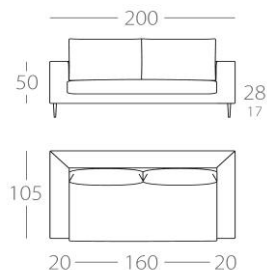

ALANA

3-Seater

Art. No. : 64.11

2,5-Seater

Art. No. : 64.12

3-Seater

1 Armrest left
Art. No. : 64.13
1 Armrest right
Art. No. : 64.14

2,5-Seater

1 Armrest left
Art. No. : 64.15
1 Armrest right
Art. No. : 64.16

2-Seater

1 Armrest left
Art. No. : 64.17
1 Armrest right
Art. No. : 64.18

Chaise longue 1

1 Armrest left
Art. No. : 64.19
1 Armrest right
Art. No. : 64.20

Corner element

Art. No. : 64.27

Stool 1

Art. No. : 64.28

ALANA

Armchair

Long corner 200cm

Long corner 180cm

Long corner 160cm

Art. No. : 64.29

long side left
Art. No. : 64.38
long side right
Art. No. : 64.39

long side left
Art. No. : 64.40
long side right
Art. No. : 64.41

long side left
Art. No. : 64.42
long side right
Art. No. : 64.43