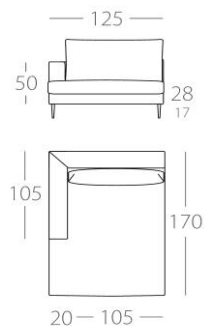

ALANA

3-Seater

Art. No. : 64.11

2,5-Seater

Art. No. : 64.12

3-Seater

1 Armrest left
Art. No. : 64.13
1 Armrest right
Art. No. : 64.14

2,5-Seater

1 Armrest left
Art. No. : 64.15
1 Armrest right
Art. No. : 64.16

2-Seater

1 Armrest left
Art. No. : 64.17
1 Armrest right
Art. No. : 64.18

Chaise longue 1

1 Armrest left
Art. No. : 64.19
1 Armrest right
Art. No. : 64.20

Corner element

Art. No. : 64.27

Stool 1

Art. No. : 64.28

ALANA

Armchair

Long corner 200cm

Long corner 180cm

Long corner 160cm

Art. No. : 64.29

long side left
Art. No. : 64.38
long side right
Art. No. : 64.39

long side left
Art. No. : 64.40
long side right
Art. No. : 64.41

long side left
Art. No. : 64.42
long side right
Art. No. : 64.43