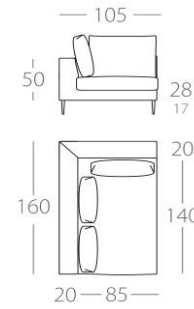

1 Armrest left
Art. No. : 64.15
1 Armrest right
Art. No. : 64.16

2-Seater

1 Armrest left
Art. No. : 64.17
1 Armrest right
Art. No. : 64.18

Chaise longue 1

1 Armrest left
Art. No. : 64.19
1 Armrest right
Art. No. : 64.20

Chaise longue 2

1 Armrest left
Art. No. : 64.21
1 Armrest right
Art. No. : 64.22

Chaise longue 3

1 Armrest left
Art. No. : 64.23
1 Armrest right
Art. No. : 64.24

Chaise longue 4

1 Armrest left
Art. No. : 64.25
1 Armrest right
Art. No. : 64.26

Corner element

Art. No. : 64.27

Stool 1

Art. No. : 64.28

ALANA

Armchair

Long corner 200cm

Long corner 180cm

Long corner 160cm

Art. No. : 64.29

long side left
Art. No. : 64.38
long side right
Art. No. : 64.39

long side left
Art. No. : 64.40
long side right
Art. No. : 64.41

long side left
Art. No. : 64.42
long side right
Art. No. : 64.43