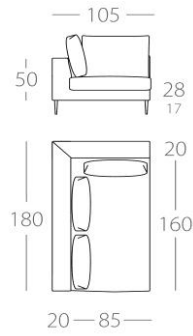

1 Armrest left
Art. No. : 64.15
1 Armrest right
Art. No. : 64.16

2-Seater

1 Armrest left
Art. No. : 64.17
1 Armrest right
Art. No. : 64.18

Chaise longue 1

1 Armrest left
Art. No. : 64.19
1 Armrest right
Art. No. : 64.20

Chaise longue 2

1 Armrest left
Art. No. : 64.21
1 Armrest right
Art. No. : 64.22

Chaise longue 3

1 Armrest left
Art. No. : 64.23
1 Armrest right
Art. No. : 64.24

Chaise longue 4

1 Armrest left
Art. No. : 64.25
1 Armrest right
Art. No. : 64.26

Corner element

Art. No. : 64.27

Stool 1

Art. No. : 64.28

ALANA

Armchair

Long corner 200cm

Long corner 180cm

Long corner 160cm

Art. No. : 64.29

long side left
Art. No. : 64.38
long side right
Art. No. : 64.39

long side left
Art. No. : 64.40
long side right
Art. No. : 64.41

long side left
Art. No. : 64.42
long side right
Art. No. : 64.43