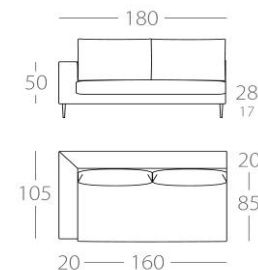

ALANA

3-Seater

Art. No. : 64.11

2,5-Seater

Art. No. : 64.12

3-Seater

1 Armrest left
Art. No. : 64.13
1 Armrest right
Art. No. : 64.14

2,5-Seater

1 Armrest left
Art. No. : 64.15
1 Armrest right
Art. No. : 64.16

2-Seater

1 Armrest left
Art. No. : 64.17
1 Armrest right
Art. No. : 64.18

Chaise longue 1

1 Armrest left
Art. No. : 64.19
1 Armrest right
Art. No. : 64.20

Corner element

Art. No. : 64.27

Stool 1

Art. No. : 64.28

ALANA

Armchair

Long corner 200cm

Long corner 180cm

Long corner 160cm

Art. No. : 64.29

long side left
Art. No. : 64.38
long side right
Art. No. : 64.39

long side left
Art. No. : 64.40
long side right
Art. No. : 64.41

long side left
Art. No. : 64.42
long side right
Art. No. : 64.43