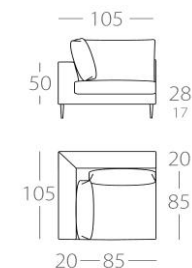

ALANA

3-Seater

Art. No. : 64.11

2,5-Seater

Art. No. : 64.12

3-Seater

1 Armrest left
Art. No. : 64.13
1 Armrest right
Art. No. : 64.14

2,5-Seater

1 Armrest left
Art. No. : 64.15
1 Armrest right
Art. No. : 64.16

2-Seater

1 Armrest left
Art. No. : 64.17
1 Armrest right
Art. No. : 64.18

Chaise longue 1

1 Armrest left
Art. No. : 64.19
1 Armrest right
Art. No. : 64.20

Corner element

Art. No. : 64.27

Stool 1

Art. No. : 64.28

ALANA

Armchair

Long corner 200cm

Long corner 180cm

Long corner 160cm

Art. No. : 64.29

long side left
Art. No. : 64.38
long side right
Art. No. : 64.39

long side left
Art. No. : 64.40
long side right
Art. No. : 64.41

long side left
Art. No. : 64.42
long side right
Art. No. : 64.43