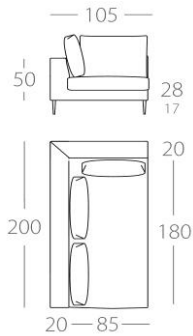

1 Armrest left
Art. No. : 64.15
1 Armrest right
Art. No. : 64.16

2-Seater

1 Armrest left
Art. No. : 64.17
1 Armrest right
Art. No. : 64.18

Chaise longue 1

1 Armrest left
Art. No. : 64.19
1 Armrest right
Art. No. : 64.20

Chaise longue 2

1 Armrest left
Art. No. : 64.21
1 Armrest right
Art. No. : 64.22

Chaise longue 3

1 Armrest left
Art. No. : 64.23
1 Armrest right
Art. No. : 64.24

Chaise longue 4

1 Armrest left
Art. No. : 64.25
1 Armrest right
Art. No. : 64.26

Corner element

Art. No. : 64.27

Stool 1

Art. No. : 64.28

ALANA

Armchair

Long corner 200cm

Long corner 180cm

Long corner 160cm

Art. No. : 64.29

long side left
Art. No. : 64.38
long side right
Art. No. : 64.39

long side left
Art. No. : 64.40
long side right
Art. No. : 64.41

long side left
Art. No. : 64.42
long side right
Art. No. : 64.43