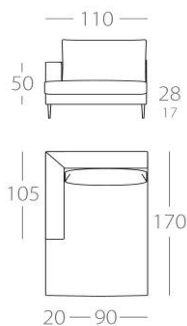

ALANA

3-Seater

Art. No. : 64.11

2,5-Seater

Art. No. : 64.12

3-Seater

1 Armrest left
Art. No. : 64.13
1 Armrest right
Art. No. : 64.14

2,5-Seater

1 Armrest left
Art. No. : 64.15
1 Armrest right
Art. No. : 64.16

2-Seater

1 Armrest left
Art. No. : 64.17
1 Armrest right
Art. No. : 64.18

Chaise longue 1

1 Armrest left
Art. No. : 64.19
1 Armrest right
Art. No. : 64.20

Corner element

Art. No. : 64.27

Stool 1

Art. No. : 64.28

ALANA

Armchair

Long corner 200cm

Long corner 180cm

Long corner 160cm

Art. No. : 64.29

long side left
Art. No. : 64.38
long side right
Art. No. : 64.39

long side left
Art. No. : 64.40
long side right
Art. No. : 64.41

long side left
Art. No. : 64.42
long side right
Art. No. : 64.43