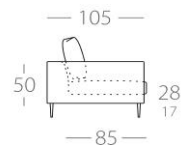

ALANA

3-Seater

Art. No. : 64.11

2,5-Seater

Art. No. : 64.12

3-Seater

1 Armrest left
Art. No. : 64.13
1 Armrest right
Art. No. : 64.14

2,5-Seater

1 Armrest left
Art. No. : 64.15
1 Armrest right
Art. No. : 64.16

2-Seater

1 Armrest left
Art. No. : 64.17
1 Armrest right
Art. No. : 64.18

Chaise longue 1

1 Armrest left
Art. No. : 64.19
1 Armrest right
Art. No. : 64.20

Corner element

Art. No. : 64.27

Stool 1

Art. No. : 64.28

ALANA

Armchair

Long corner 200cm

Long corner 180cm

Long corner 160cm

Art. No. : 64.29

long side left
Art. No. : 64.38
long side right
Art. No. : 64.39

long side left
Art. No. : 64.40
long side right
Art. No. : 64.41

long side left
Art. No. : 64.42
long side right
Art. No. : 64.43