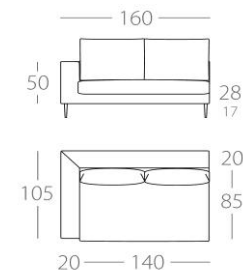

ALANA

3-Seater

Art. No. : 64.11

2,5-Seater

Art. No. : 64.12

3-Seater

1 Armrest left
Art. No. : 64.13
1 Armrest right
Art. No. : 64.14

2,5-Seater

1 Armrest left
Art. No. : 64.15
1 Armrest right
Art. No. : 64.16

2-Seater

1 Armrest left
Art. No. : 64.17
1 Armrest right
Art. No. : 64.18

Chaise longue 1

1 Armrest left
Art. No. : 64.19
1 Armrest right
Art. No. : 64.20

Corner element

Art. No. : 64.27

Stool 1

Art. No. : 64.28

ALANA

Armchair

Long corner 200cm

Long corner 180cm

Long corner 160cm

Art. No. : 64.29

long side left
Art. No. : 64.38
long side right
Art. No. : 64.39

long side left
Art. No. : 64.40
long side right
Art. No. : 64.41

long side left
Art. No. : 64.42
long side right
Art. No. : 64.43