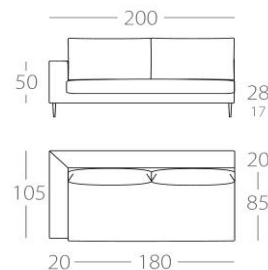

ALANA

3-Seater

Art. No. : 64.11

2,5-Seater

Art. No. : 64.12

3-Seater

1 Armrest left
Art. No. : 64.13
1 Armrest right
Art. No. : 64.14

2,5-Seater

1 Armrest left
Art. No. : 64.15
1 Armrest right
Art. No. : 64.16

2-Seater

1 Armrest left
Art. No. : 64.17
1 Armrest right
Art. No. : 64.18

Chaise longue 1

1 Armrest left
Art. No. : 64.19
1 Armrest right
Art. No. : 64.20

Corner element

Art. No. : 64.27

Stool 1

Art. No. : 64.28

ALANA

Armchair

Long corner 200cm

Long corner 180cm

Long corner 160cm

Art. No. : 64.29

long side left
Art. No. : 64.38
long side right
Art. No. : 64.39

long side left
Art. No. : 64.40
long side right
Art. No. : 64.41

long side left
Art. No. : 64.42
long side right
Art. No. : 64.43