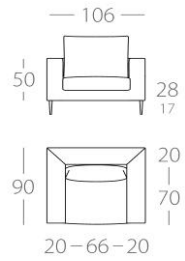

1 Armrest left
Art. No. : 64.15
1 Armrest right
Art. No. : 64.16

2-Seater

1 Armrest left
Art. No. : 64.17
1 Armrest right
Art. No. : 64.18

Chaise longue 1

1 Armrest left
Art. No. : 64.19
1 Armrest right
Art. No. : 64.20

Chaise longue 2

1 Armrest left
Art. No. : 64.21
1 Armrest right
Art. No. : 64.22

Chaise longue 3

1 Armrest left
Art. No. : 64.23
1 Armrest right
Art. No. : 64.24

Chaise longue 4

1 Armrest left
Art. No. : 64.25
1 Armrest right
Art. No. : 64.26

Corner element

Art. No. : 64.27

Stool 1

Art. No. : 64.28

ALANA

Armchair

Long corner 200cm

Long corner 180cm

Long corner 160cm

Art. No. : 64.29

long side left
Art. No. : 64.38
long side right
Art. No. : 64.39

long side left
Art. No. : 64.40
long side right
Art. No. : 64.41

long side left
Art. No. : 64.42
long side right
Art. No. : 64.43