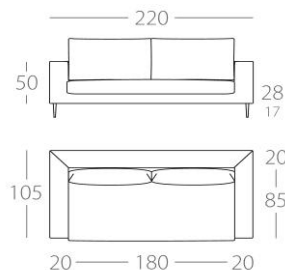

ALANA

3-Seater

Art. No. : 64.11

2,5-Seater

Art. No. : 64.12

3-Seater

1 Armrest left
Art. No. : 64.13
1 Armrest right
Art. No. : 64.14

2,5-Seater

1 Armrest left
Art. No. : 64.15
1 Armrest right
Art. No. : 64.16

2-Seater

1 Armrest left
Art. No. : 64.17
1 Armrest right
Art. No. : 64.18

Chaise longue 1

1 Armrest left
Art. No. : 64.19
1 Armrest right
Art. No. : 64.20

Corner element

Art. No. : 64.27

Stool 1

Art. No. : 64.28

ALANA

Armchair

Long corner 200cm

Long corner 180cm

Long corner 160cm

Art. No. : 64.29

long side left
Art. No. : 64.38
long side right
Art. No. : 64.39

long side left
Art. No. : 64.40
long side right
Art. No. : 64.41

long side left
Art. No. : 64.42
long side right
Art. No. : 64.43