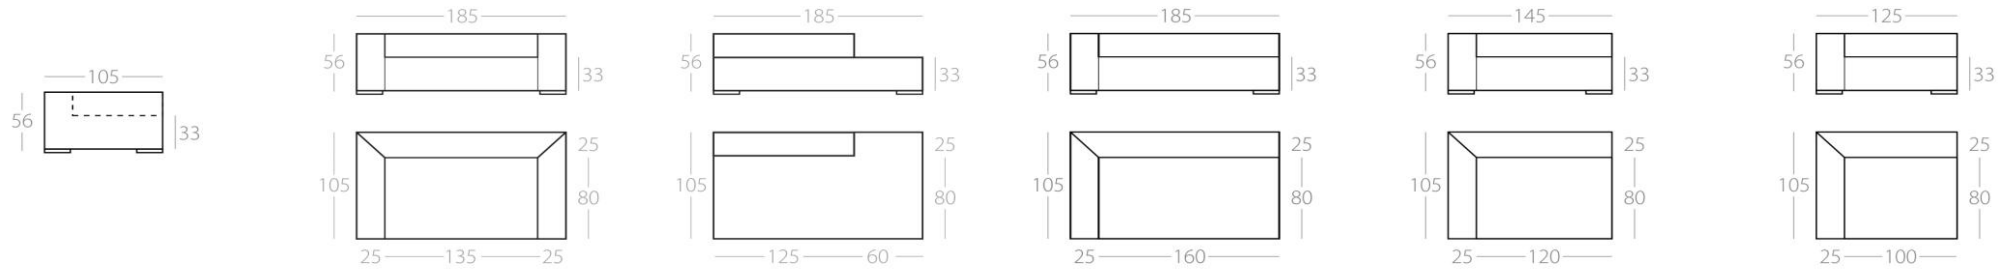

DROP-IN

3-Seater

Art. No. : 60.73

3-Seater

short backrest left
Art. No. : 60.71
short backrest right
Art. No. : 60.72

3-Seater

1 Armrest left
Art. No. : 60.57
1 Armrest right
Art. No. : 60.58

2-Seater

DROP-IN (back cushions)

Gusset width 7cm

100cm x 50cm

90cm x 50cm

80cm x 50cm

75cm x 50cm

70cm x 50cm

Only cushion
Cushion & roll
Down filling

Art. No. : 60.34
Art. No. : 60.44
Art. No. : 60.64

Gusset width 7cm

60cm x 50cm

Only cushion
Cushion & roll
Down filling

Art. No. : 60.33
Art. No. : 60.43
Art. No. : 60.63