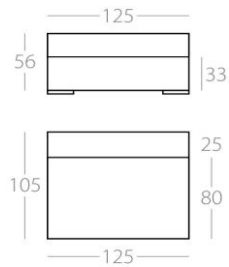

DROP-IN

1,5-Seater

1,5-Seater

1-Seater

Stool 1

Stool 1,5

Stool 2

without armrests
Art. No. : 60.26

without armrests
Art. No. : 60.25

without armrests
Art. No. : 60.27

Art. No. : 60.30

Art. No. : 60.29

Art. No. : 60.28

If this is not enough and you haven't been able to find the size you need, we will make the item to your size specifications.
We also use third-party fabrics and leathers with the same delivery times.
Whatever design you want: high-resiliency foam or down fillings, various levels of firmness, removable pillow and cushion

– all you have to do is ask.

This series comes standard without detachable back cushions.
Matching back cushions can be found at DROP IN - cushions
We also offer all elements with a matching slipcover.