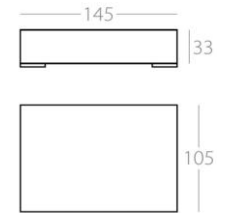

DROP-IN

1,5-Seater

1,5-Seater

1-Seater

Stool 1

Stool 1,5

Stool 2

without armrests
Art. No. : 60.26

without armrests
Art. No. : 60.25

without armrests
Art. No. : 60.27

Art. No. : 60.30

Art. No. : 60.29

Art. No. : 60.28

If this is not enough and you haven't been able to find the size you need, we will make the item to your size specifications.
We also use third-party fabrics and leathers with the same delivery times.
Whatever design you want: high-resiliency foam or down fillings, various levels of firmness, removable pillow and cushion

– all you have to do is ask.

This series comes standard without detachable back cushions.
Matching back cushions can be found at DROP IN - cushions
We also offer all elements with a matching slipcover.