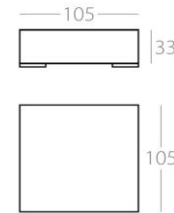

Chaise longue 2

1 Armrest left
Art. No. : 60.17
1 Armrest right
Art. No. : 60.18

Chaise longue 1

1 Armrest left
Art. No. : 60.21
1 Armrest right
Art. No. : 60.22

Chaise longue 1,5

1 Armrest left
Art. No. : 60.19
1 Armrest right
Art. No. : 60.20

2-Seater

without armrests
Art. No. : 60.24

2-Seater

without armrests
Art. No. : 60.23

This series comes standard without detachable back cushions.
Matching back cushions can be found at DROP IN - cushions
We also offer all elements with a matching slipcover.

DROP-IN

1,5-Seater

1,5-Seater

1-Seater

Stool 1

Stool 1,5

Stool 2

without armrests
Art. No. : 60.26