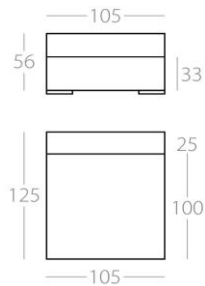

DROP-IN

1,5-Seater

1,5-Seater

1-Seater

Stool 1

Stool 1,5

Stool 2

without armrests
Art. No. : 60.26

without armrests
Art. No. : 60.25

without armrests
Art. No. : 60.27

Art. No. : 60.30

Art. No. : 60.29

Art. No. : 60.28

If this is not enough and you haven't been able to find the size you need, we will make the item to your size specifications.
We also use third-party fabrics and leathers with the same delivery times.
Whatever design you want: high-resiliency foam or down fillings, various levels of firmness, removable pillow and cushion

– all you have to do is ask.

This series comes standard without detachable back cushions.
Matching back cushions can be found at DROP IN - cushions
We also offer all elements with a matching slipcover.