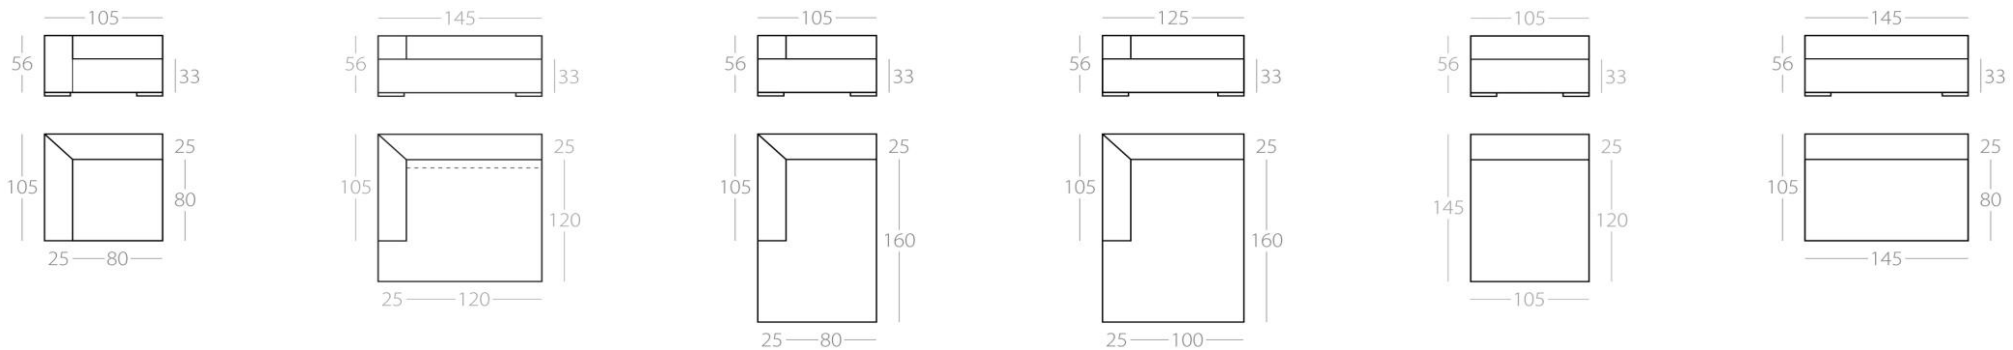

DROP-IN

3-Seater

Art. No. : 60.73

3-Seater

short backrest left
Art. No. : 60.71
short backrest right
Art. No. : 60.72

3-Seater

1 Armrest left
Art. No. : 60.57
1 Armrest right
Art. No. : 60.58

2-Seater

1 Armrest left
Art. No. : 60.11
1 Armrest right
Art. No. : 60.12

1,5-Seater

1 Armrest left
Art. No. : 60.13
1 Armrest right
Art. No. : 60.14

1-Seater

1 Armrest left
Art. No. : 60.15
1 Armrest right
Art. No. : 60.16

DROP-IN (back cushions)

Gusset width 7cm

100cm x 50cm

90cm x 50cm

80cm x 50cm

75cm x 50cm

70cm x 50cm

Only cushion
Cushion & roll
Down filling

Art. No. : 60.34
Art. No. : 60.44
Art. No. : 60.64

Gusset width 7cm

60cm x 50cm

Only cushion
Cushion & roll
Down filling

Art. No. : 60.33
Art. No. : 60.43
Art. No. : 60.63