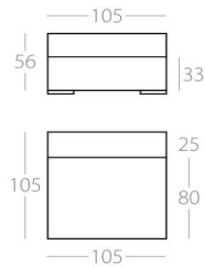

DROP-IN

1,5-Seater

1,5-Seater

1-Seater

Stool 1

Stool 1,5

Stool 2

without armrests
Art. No. : 60.26

without armrests
Art. No. : 60.25

without armrests
Art. No. : 60.27

Art. No. : 60.30

Art. No. : 60.29

Art. No. : 60.28

If this is not enough and you haven't been able to find the size you need, we will make the item to your size specifications.
We also use third-party fabrics and leathers with the same delivery times.
Whatever design you want: high-resiliency foam or down fillings, various levels of firmness, removable pillow and cushion

– all you have to do is ask.

This series comes standard without detachable back cushions.
Matching back cushions can be found at DROP IN - cushions
We also offer all elements with a matching slipcover.