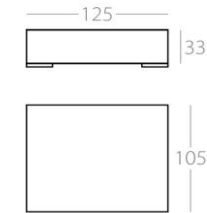

DROP-IN

1,5-Seater

1,5-Seater

1-Seater

Stool 1

Stool 1,5

Stool 2

without armrests
Art. No. : 60.26

without armrests
Art. No. : 60.25

without armrests
Art. No. : 60.27

Art. No. : 60.30

Art. No. : 60.29

Art. No. : 60.28

If this is not enough and you haven't been able to find the size you need, we will make the item to your size specifications.
We also use third-party fabrics and leathers with the same delivery times.
Whatever design you want: high-resiliency foam or down fillings, various levels of firmness, removable pillow and cushion

– all you have to do is ask.

This series comes standard without detachable back cushions.
Matching back cushions can be found at DROP IN - cushions
We also offer all elements with a matching slipcover.