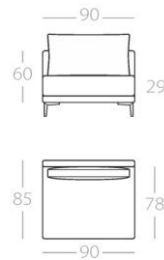

Corner element
Armrest 7cm
Art. No. : 98.77

1-Seater
Armrest 25cm
1 Armrest left
Art. No. : 98.79
1 Armrest right
Art. No. : 98.80

Loveseat
Lounge depth (25cm)
1 Armrest left
Art. No. : 98.31
1 Armrest right
Art. No. : 98.32

This sofa is also available with a lounge depth of 95cm.

HANAPEPE_85

Chaise longue
Armrest 7cm
1 Armrest left
Art. No. : 98.53
1 Armrest right
Art. No. : 98.54

Daybed 1
Art. No. : 98.35

Daybed 2
Art. No. : 98.36

3.5-Seater
With Short Backrest
1 Armrest left
Art. No. : 98.57
1 Armrest right
Art. No. : 98.58

3-Seater
without armrests
Art. No. : 98.59

2.5-Seater
without armrests
Art. No. : 98.60

2-Seater
without armrests
Art. No. : 98.61

1,5-Seater
without armrests
Art. No. : 98.62

1-Seater
without armrests
Art. No. : 98.63

Loveseat
Lounge depth (7cm)
1 Armrest left
Art. No. : 98.44
1 Armrest right
Art. No. : 98.45

Chaise longue
Long Armrest 7cm
1 Armrest left
Art. No. : 98.46
1 Armrest right
Art. No. : 98.47