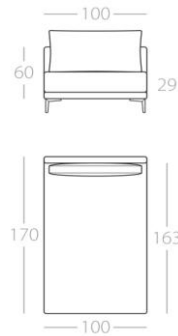

– all you have to do is ask.

This sofa is also available with a lounge depth of 95cm.

HANAPEPE_95

Top view with thin armrest Bottom view with thick armrest	3-Seater Armrest 7cm 1 Armrest left Art. No. : 98.11	3-Seater Armrest 25cm 1 Armrest left Art. No. : 98.13	2.5-Seater Armrest 7cm 1 Armrest left Art. No. : 98.15	2.5-Seater Armrest 25cm 1 Armrest left Art. No. : 98.17	2-Seater Armrest 7cm 1 Armrest left Art. No. : 98.19
	1 Armrest right Art. No. : 98.12	1 Armrest right Art. No. : 98.14	1 Armrest right Art. No. : 98.16	1 Armrest right Art. No. : 98.18	1 Armrest right Art. No. : 98.20

2-Seater Armrest 25cm 1 Armrest left Art. No. : 98.21 1 Armrest right Art. No. : 98.22	1,5-Seater Armrest 7cm 1 Armrest left Art. No. : 98.23 1 Armrest right Art. No. : 98.24	1,5-Seater Armrest 25cm 1 Armrest left Art. No. : 98.25 1 Armrest right Art. No. : 98.26	Corner element Armrest 7cm Art. No. : 98.27	1-Seater Armrest 25cm 1 Armrest left Art. No. : 98.29 1 Armrest right Art. No. : 98.30	Loveseat Lounge depth (25cm) 1 Armrest left Art. No. : 98.31 1 Armrest right Art. No. : 98.32
---	--	---	---	---	--

This sofa is also available with a reduced depth (85cm).

HANAPEPE_95

Chaise longue
Armrest 7cm
1 Armrest left
Art. No. : 98.33
1 Armrest right
Art. No. : 98.34

Daybed 1
Art. No. : 98.35

Daybed 2
Art. No. : 98.36

3.5-Seater
With Short Backrest
1 Armrest left
Art. No. : 98.37
1 Armrest right
Art. No. : 98.38

3-Seater
without armrests
Art. No. : 98.39

2.5-Seater
without armrests
Art. No. : 98.40

2-Seater
without armrests
Art. No. : 98.41