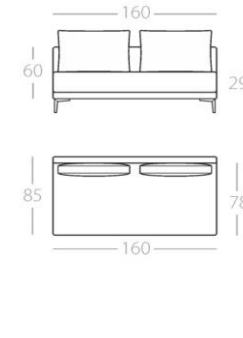

Corner element
Armrest 7cm
Art. No. : 98.77

1-Seater
Armrest 25cm
1 Armrest left
Art. No. : 98.79
1 Armrest right
Art. No. : 98.80

Loveseat
Lounge depth (25cm)
1 Armrest left
Art. No. : 98.31
1 Armrest right
Art. No. : 98.32

This sofa is also available with a lounge depth of 95cm.

HANAPEPE_85

Chaise longue
Armrest 7cm
1 Armrest left
Art. No. : 98.53
1 Armrest right
Art. No. : 98.54

Daybed 1
Art. No. : 98.35

Daybed 2
Art. No. : 98.36

3.5-Seater
With Short Backrest
1 Armrest left
Art. No. : 98.57
1 Armrest right
Art. No. : 98.58

3-Seater
without armrests
Art. No. : 98.59

2.5-Seater
without armrests
Art. No. : 98.60

2-Seater
without armrests
Art. No. : 98.61

1,5-Seater
without armrests
Art. No. : 98.62

1-Seater
without armrests
Art. No. : 98.63

Loveseat
Lounge depth (7cm)
1 Armrest left
Art. No. : 98.44
1 Armrest right
Art. No. : 98.45

Chaise longue
Long Armrest 7cm
1 Armrest left
Art. No. : 98.46
1 Armrest right
Art. No. : 98.47