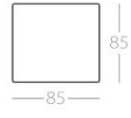

3.5-Seater
With Short Backrest
1 Armrest left
Art. No. : 98.57
1 Armrest right
Art. No. : 98.58

3-Seater
without armrests
Art. No. : 98.59

2.5-Seater
without armrests
Art. No. : 98.60

2-Seater
without armrests
Art. No. : 98.61

1,5-Seater
without armrests
Art. No. : 98.62

1-Seater
without armrests
Art. No. : 98.63

Loveseat
Lounge depth (7cm)
1 Armrest left
Art. No. : 98.44
1 Armrest right
Art. No. : 98.45

Chaise longue
Long Armrest 7cm
1 Armrest left
Art. No. : 98.46
1 Armrest right
Art. No. : 98.47

Chaise longue
Armrest 25cm
1 Armrest left
Art. No. : 98.68
1 Armrest right
Art. No. : 98.69

This sofa is also available with a lounge depth of 95cm.

HANAPEPE_85

Stool 1

Stool 2

Art. No. : 98.55

Art. No. : 98.56