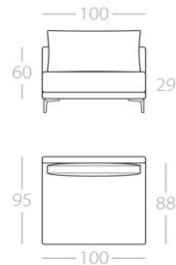

2-Seater Armrest 25cm 1 Armrest left Art. No. : 98.21 1 Armrest right Art. No. : 98.22	1,5-Seater Armrest 7cm 1 Armrest left Art. No. : 98.23 1 Armrest right Art. No. : 98.24	1,5-Seater Armrest 25cm 1 Armrest left Art. No. : 98.25 1 Armrest right Art. No. : 98.26	Corner element Armrest 7cm Art. No. : 98.27	1-Seater Armrest 25cm 1 Armrest left Art. No. : 98.29 1 Armrest right Art. No. : 98.30	Loveseat Lounge depth (25cm) 1 Armrest left Art. No. : 98.31 1 Armrest right Art. No. : 98.32
---	--	---	---	---	--

This sofa is also available with a reduced depth (85cm).

HANAPEPE_95

Chaise longue
Armrest 7cm
1 Armrest left
Art. No. : 98.33
1 Armrest right
Art. No. : 98.34

Daybed 1
Art. No. : 98.35

Daybed 2
Art. No. : 98.36

3.5-Seater
With Short Backrest
1 Armrest left
Art. No. : 98.37
1 Armrest right
Art. No. : 98.38

3-Seater
without armrests
Art. No. : 98.39

2.5-Seater
without armrests
Art. No. : 98.40

2-Seater
without armrests
Art. No. : 98.41

1,5-Seater
without armrests
Art. No. : 98.42

1-Seater
Art. No. : 98.43

Loveseat
Lounge depth (7cm)
1 Armrest left
Art. No. : 98.44
1 Armrest right
Art. No. : 98.45

Chaise longue
Long Armrest 7cm
1 Armrest left
Art. No. : 98.46
1 Armrest right
Art. No. : 98.47