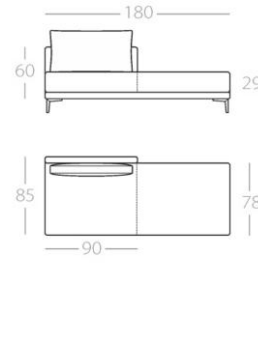

Corner element
Armrest 7cm
Art. No. : 98.77

1-Seater
Armrest 25cm
1 Armrest left
Art. No. : 98.79
1 Armrest right
Art. No. : 98.80

Loveseat
Lounge depth (25cm)
1 Armrest left
Art. No. : 98.31
1 Armrest right
Art. No. : 98.32

This sofa is also available with a lounge depth of 95cm.

HANAPEPE_85

Chaise longue
Armrest 7cm
1 Armrest left
Art. No. : 98.53
1 Armrest right
Art. No. : 98.54

Daybed 1
Art. No. : 98.35

Daybed 2
Art. No. : 98.36

3.5-Seater
With Short Backrest
1 Armrest left
Art. No. : 98.57
1 Armrest right
Art. No. : 98.58

3-Seater
without armrests
Art. No. : 98.59

2.5-Seater
without armrests
Art. No. : 98.60

2-Seater
without armrests
Art. No. : 98.61

1,5-Seater
without armrests
Art. No. : 98.62

1-Seater
without armrests
Art. No. : 98.63

Loveseat
Lounge depth (7cm)
1 Armrest left
Art. No. : 98.44
1 Armrest right
Art. No. : 98.45

Chaise longue
Long Armrest 7cm
1 Armrest left
Art. No. : 98.46
1 Armrest right
Art. No. : 98.47