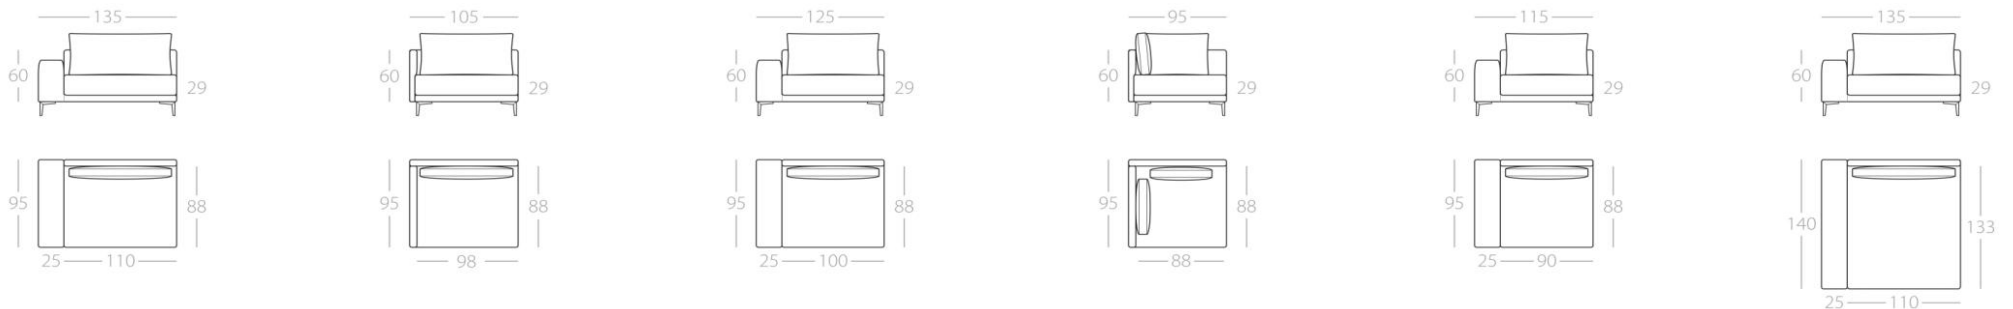

Chaise longue
Armrest 25cm
1 Armrest left
Art. No. : 98.68
1 Armrest right
Art. No. : 98.69

This sofa is also available with a lounge depth of 95cm.

HANAPEPE_85

Stool 1

Stool 2

Art. No. : 98.55

Art. No. : 98.56

– all you have to do is ask.

This sofa is also available with a lounge depth of 95cm.

HANAPEPE_95

Top view with thin armrest Bottom view with thick armrest	3-Seater Armrest 7cm 1 Armrest left Art. No. : 98.11	3-Seater Armrest 25cm 1 Armrest left Art. No. : 98.13	2.5-Seater Armrest 7cm 1 Armrest left Art. No. : 98.15	2.5-Seater Armrest 25cm 1 Armrest left Art. No. : 98.17	2-Seater Armrest 7cm 1 Armrest left Art. No. : 98.19
	1 Armrest right Art. No. : 98.12	1 Armrest right Art. No. : 98.14	1 Armrest right Art. No. : 98.16	1 Armrest right Art. No. : 98.18	1 Armrest right Art. No. : 98.20

– all you have to do is ask.

This sofa is also available with a reduced depth (85cm).