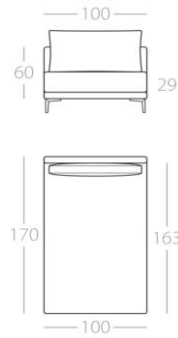

Corner element
Armrest 7cm
Art. No. : 98.77

1-Seater
Armrest 25cm
1 Armrest left
Art. No. : 98.79
1 Armrest right
Art. No. : 98.80

Loveseat
Lounge depth (25cm)
1 Armrest left
Art. No. : 98.31
1 Armrest right
Art. No. : 98.32

This sofa is also available with a lounge depth of 95cm.

HANAPEPE_85

Chaise longue
Armrest 7cm
1 Armrest left
Art. No. : 98.53
1 Armrest right
Art. No. : 98.54

Daybed 1
Art. No. : 98.35

Daybed 2
Art. No. : 98.36

3.5-Seater
With Short Backrest
1 Armrest left
Art. No. : 98.57
1 Armrest right
Art. No. : 98.58

3-Seater
without armrests
Art. No. : 98.59

2.5-Seater
without armrests
Art. No. : 98.60

2-Seater
without armrests
Art. No. : 98.61

1,5-Seater
without armrests
Art. No. : 98.62

1-Seater
without armrests
Art. No. : 98.63

Loveseat
Lounge depth (7cm)
1 Armrest left
Art. No. : 98.44
1 Armrest right
Art. No. : 98.45

Chaise longue
Long Armrest 7cm
1 Armrest left
Art. No. : 98.46
1 Armrest right
Art. No. : 98.47