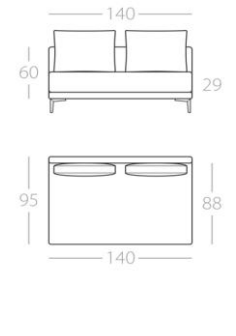

– all you have to do is ask.

This sofa is also available with a lounge depth of 95cm.

HANAPEPE_95

Top view with thin armrest Bottom view with thick armrest	3-Seater Armrest 7cm 1 Armrest left Art. No. : 98.11	3-Seater Armrest 25cm 1 Armrest left Art. No. : 98.13	2.5-Seater Armrest 7cm 1 Armrest left Art. No. : 98.15	2.5-Seater Armrest 25cm 1 Armrest left Art. No. : 98.17	2-Seater Armrest 7cm 1 Armrest left Art. No. : 98.19
	1 Armrest right Art. No. : 98.12	1 Armrest right Art. No. : 98.14	1 Armrest right Art. No. : 98.16	1 Armrest right Art. No. : 98.18	1 Armrest right Art. No. : 98.20

2-Seater Armrest 25cm 1 Armrest left Art. No. : 98.21 1 Armrest right Art. No. : 98.22	1,5-Seater Armrest 7cm 1 Armrest left Art. No. : 98.23 1 Armrest right Art. No. : 98.24	1,5-Seater Armrest 25cm 1 Armrest left Art. No. : 98.25 1 Armrest right Art. No. : 98.26	Corner element Armrest 7cm Art. No. : 98.27	1-Seater Armrest 25cm 1 Armrest left Art. No. : 98.29 1 Armrest right Art. No. : 98.30	Loveseat Lounge depth (25cm) 1 Armrest left Art. No. : 98.31 1 Armrest right Art. No. : 98.32
---	--	---	---	---	--

This sofa is also available with a reduced depth (85cm).

HANAPEPE_95

Chaise longue
Armrest 7cm
1 Armrest left
Art. No. : 98.33
1 Armrest right
Art. No. : 98.34

Daybed 1
Art. No. : 98.35

Daybed 2
Art. No. : 98.36

3.5-Seater
With Short Backrest
1 Armrest left
Art. No. : 98.37
1 Armrest right
Art. No. : 98.38

3-Seater
without armrests
Art. No. : 98.39

2.5-Seater
without armrests
Art. No. : 98.40

2-Seater
without armrests
Art. No. : 98.41