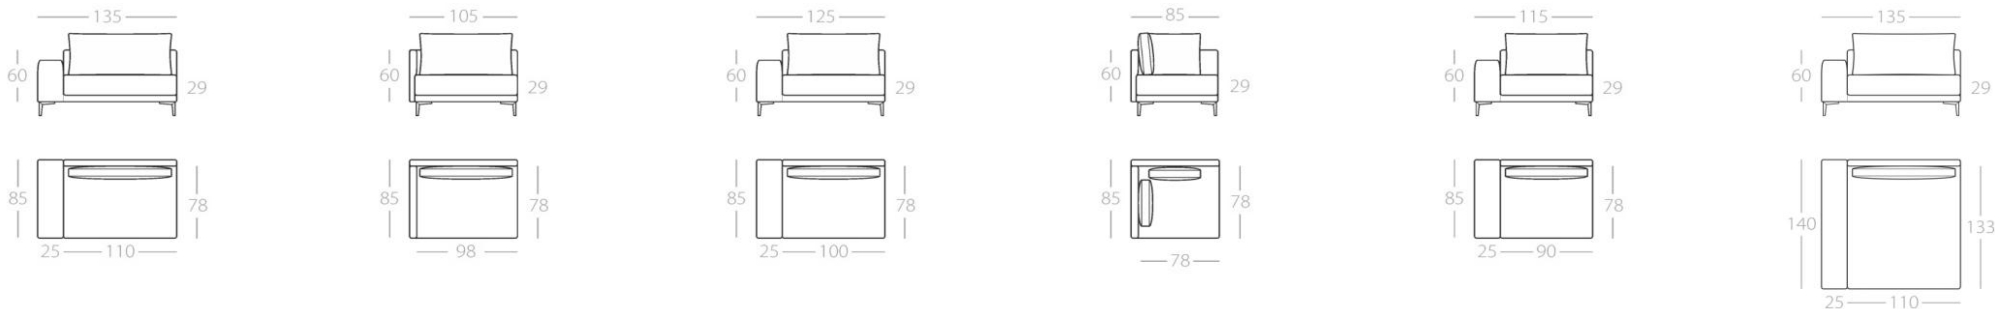

HANAPEPE_85

Top view with thin armrest
Bottom view with thick armrest

3-Seater
Armrest 7cm
1 Armrest left
Art. No. : 98.81
1 Armrest right
Art. No. : 98.82

3-Seater
Armrest 25cm
1 Armrest left
Art. No. : 98.83
1 Armrest right
Art. No. : 98.84

2.5-Seater
Armrest 7cm
1 Armrest left
Art. No. : 98.85
1 Armrest right
Art. No. : 98.86

2.5-Seater
Armrest 25cm
1 Armrest left
Art. No. : 98.87
1 Armrest right
Art. No. : 98.88

2-Seater
Armrest 7cm
1 Armrest left
Art. No. : 98.89
1 Armrest right
Art. No. : 98.90

Corner element
Armrest 7cm
Art. No. : 98.77

1-Seater
Armrest 25cm
1 Armrest left
Art. No. : 98.79
1 Armrest right
Art. No. : 98.80

Loveseat
Lounge depth (25cm)
1 Armrest left
Art. No. : 98.31
1 Armrest right
Art. No. : 98.32

– all you have to do is ask.

This sofa is also available with a lounge depth of 95cm.

HANAPEPE_95

Top view with thin armrest Bottom view with thick armrest	3-Seater Armrest 7cm 1 Armrest left Art. No. : 98.11	3-Seater Armrest 25cm 1 Armrest left Art. No. : 98.13	2.5-Seater Armrest 7cm 1 Armrest left Art. No. : 98.15	2.5-Seater Armrest 25cm 1 Armrest left Art. No. : 98.17	2-Seater Armrest 7cm 1 Armrest left Art. No. : 98.19
	1 Armrest right Art. No. : 98.12	1 Armrest right Art. No. : 98.14	1 Armrest right Art. No. : 98.16	1 Armrest right Art. No. : 98.18	1 Armrest right Art. No. : 98.20