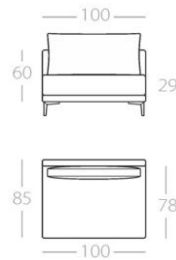

Corner element
Armrest 7cm
Art. No. : 98.77

1-Seater
Armrest 25cm
1 Armrest left
Art. No. : 98.79
1 Armrest right
Art. No. : 98.80

Loveseat
Lounge depth (25cm)
1 Armrest left
Art. No. : 98.31
1 Armrest right
Art. No. : 98.32

This sofa is also available with a lounge depth of 95cm.

HANAPEPE_85

Chaise longue
Armrest 7cm
1 Armrest left
Art. No. : 98.53
1 Armrest right
Art. No. : 98.54

Daybed 1
Art. No. : 98.35

Daybed 2
Art. No. : 98.36

3.5-Seater
With Short Backrest
1 Armrest left
Art. No. : 98.57
1 Armrest right
Art. No. : 98.58

3-Seater
without armrests
Art. No. : 98.59

2.5-Seater
without armrests
Art. No. : 98.60

2-Seater
without armrests
Art. No. : 98.61

1,5-Seater
without armrests
Art. No. : 98.62

1-Seater
without armrests
Art. No. : 98.63

Loveseat
Lounge depth (7cm)
1 Armrest left
Art. No. : 98.44
1 Armrest right
Art. No. : 98.45

Chaise longue
Long Armrest 7cm
1 Armrest left
Art. No. : 98.46
1 Armrest right
Art. No. : 98.47