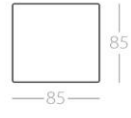

1,5-Seater
without armrests
Art. No. : 98.42

1-Seater
Art. No. : 98.43

Loveseat
Lounge depth (7cm)
1 Armrest left
Art. No. : 98.44
1 Armrest right
Art. No. : 98.45

Chaise longue
Long Armrest 7cm
1 Armrest left
Art. No. : 98.46
1 Armrest right
Art. No. : 98.47

Chaise longue
Armrest 25cm
1 Armrest left
Art. No. : 98.48
1 Armrest right
Art. No. : 98.49

This sofa is also available with a reduced depth (85cm).

HANAPEPE_95

Stool 1

Stool 2

Art. No. : 98.55

Art. No. : 98.56