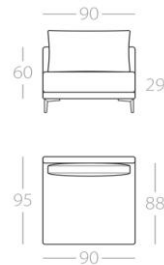

2-Seater Armrest 25cm 1 Armrest left Art. No. : 98.21 1 Armrest right Art. No. : 98.22	1,5-Seater Armrest 7cm 1 Armrest left Art. No. : 98.23 1 Armrest right Art. No. : 98.24	1,5-Seater Armrest 25cm 1 Armrest left Art. No. : 98.25 1 Armrest right Art. No. : 98.26	Corner element Armrest 7cm Art. No. : 98.27	1-Seater Armrest 25cm 1 Armrest left Art. No. : 98.29 1 Armrest right Art. No. : 98.30	Loveseat Lounge depth (25cm) 1 Armrest left Art. No. : 98.31 1 Armrest right Art. No. : 98.32
---	--	---	---	---	--

This sofa is also available with a reduced depth (85cm).

HANAPEPE_95

Chaise longue
Armrest 7cm
1 Armrest left
Art. No. : 98.33
1 Armrest right
Art. No. : 98.34

Daybed 1
Art. No. : 98.35

Daybed 2
Art. No. : 98.36

3.5-Seater
With Short Backrest
1 Armrest left
Art. No. : 98.37
1 Armrest right
Art. No. : 98.38

3-Seater
without armrests
Art. No. : 98.39

2.5-Seater
without armrests
Art. No. : 98.40

2-Seater
without armrests
Art. No. : 98.41

1,5-Seater
without armrests
Art. No. : 98.42

1-Seater
Art. No. : 98.43

Loveseat
Lounge depth (7cm)
1 Armrest left
Art. No. : 98.44
1 Armrest right
Art. No. : 98.45

Chaise longue
Long Armrest 7cm
1 Armrest left
Art. No. : 98.46
1 Armrest right
Art. No. : 98.47