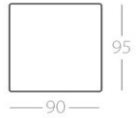

1,5-Seater
without armrests
Art. No. : 98.62

1-Seater
without armrests
Art. No. : 98.63

Loveseat
Lounge depth (7cm)
1 Armrest left
Art. No. : 98.44
1 Armrest right
Art. No. : 98.45

Chaise longue
Long Armrest 7cm
1 Armrest left
Art. No. : 98.46
1 Armrest right
Art. No. : 98.47

Chaise longue
Armrest 25cm
1 Armrest left
Art. No. : 98.68
1 Armrest right
Art. No. : 98.69

This sofa is also available with a lounge depth of 95cm.

HANAPEPE_85

Stool 1

Stool 2

Art. No. : 98.55

Art. No. : 98.56