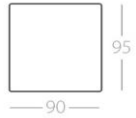

HANAPEPE_95

Stool 1

Stool 2

Art. No. : 98.55

Art. No. : 98.56

If this is not enough and you haven't been able to find the size you need, we will make the item to your size specifications.
We also use third-party fabrics and leathers with the same delivery times.
Whatever design you want: high-resiliency foam or down fillings, various levels of firmness, removable pillow and cushion

– all you have to do is ask.

This sofa is also available with a reduced depth (85cm).