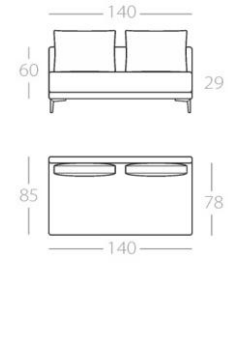

Corner element
Armrest 7cm
Art. No. : 98.77

1-Seater
Armrest 25cm
1 Armrest left
Art. No. : 98.79
1 Armrest right
Art. No. : 98.80

Loveseat
Lounge depth (25cm)
1 Armrest left
Art. No. : 98.31
1 Armrest right
Art. No. : 98.32

This sofa is also available with a lounge depth of 95cm.

HANAPEPE_85

Chaise longue
Armrest 7cm
1 Armrest left
Art. No. : 98.53
1 Armrest right
Art. No. : 98.54

Daybed 1
Art. No. : 98.35

Daybed 2
Art. No. : 98.36

3.5-Seater
With Short Backrest
1 Armrest left
Art. No. : 98.57
1 Armrest right
Art. No. : 98.58

3-Seater
without armrests
Art. No. : 98.59

2.5-Seater
without armrests
Art. No. : 98.60

2-Seater
without armrests
Art. No. : 98.61

1,5-Seater
without armrests
Art. No. : 98.62

1-Seater
without armrests
Art. No. : 98.63

Loveseat
Lounge depth (7cm)
1 Armrest left
Art. No. : 98.44
1 Armrest right
Art. No. : 98.45

Chaise longue
Long Armrest 7cm
1 Armrest left
Art. No. : 98.46
1 Armrest right
Art. No. : 98.47