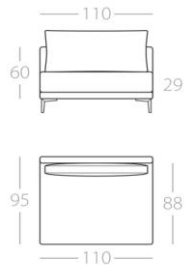

– all you have to do is ask.

This sofa is also available with a lounge depth of 95cm.

HANAPEPE_95

Top view with thin armrest Bottom view with thick armrest	3-Seater Armrest 7cm 1 Armrest left Art. No. : 98.11	3-Seater Armrest 25cm 1 Armrest left Art. No. : 98.13	2.5-Seater Armrest 7cm 1 Armrest left Art. No. : 98.15	2.5-Seater Armrest 25cm 1 Armrest left Art. No. : 98.17	2-Seater Armrest 7cm 1 Armrest left Art. No. : 98.19
	1 Armrest right Art. No. : 98.12	1 Armrest right Art. No. : 98.14	1 Armrest right Art. No. : 98.16	1 Armrest right Art. No. : 98.18	1 Armrest right Art. No. : 98.20

2-Seater Armrest 25cm 1 Armrest left Art. No. : 98.21 1 Armrest right Art. No. : 98.22	1,5-Seater Armrest 7cm 1 Armrest left Art. No. : 98.23 1 Armrest right Art. No. : 98.24	1,5-Seater Armrest 25cm 1 Armrest left Art. No. : 98.25 1 Armrest right Art. No. : 98.26	Corner element Armrest 7cm Art. No. : 98.27	1-Seater Armrest 25cm 1 Armrest left Art. No. : 98.29 1 Armrest right Art. No. : 98.30	Loveseat Lounge depth (25cm) 1 Armrest left Art. No. : 98.31 1 Armrest right Art. No. : 98.32
---	--	---	---	---	--

This sofa is also available with a reduced depth (85cm).

HANAPEPE_95

Chaise longue
Armrest 7cm
1 Armrest left
Art. No. : 98.33
1 Armrest right
Art. No. : 98.34

Daybed 1
Art. No. : 98.35

Daybed 2
Art. No. : 98.36

3.5-Seater
With Short Backrest
1 Armrest left
Art. No. : 98.37
1 Armrest right
Art. No. : 98.38

3-Seater
without armrests
Art. No. : 98.39

2.5-Seater
without armrests
Art. No. : 98.40

2-Seater
without armrests
Art. No. : 98.41