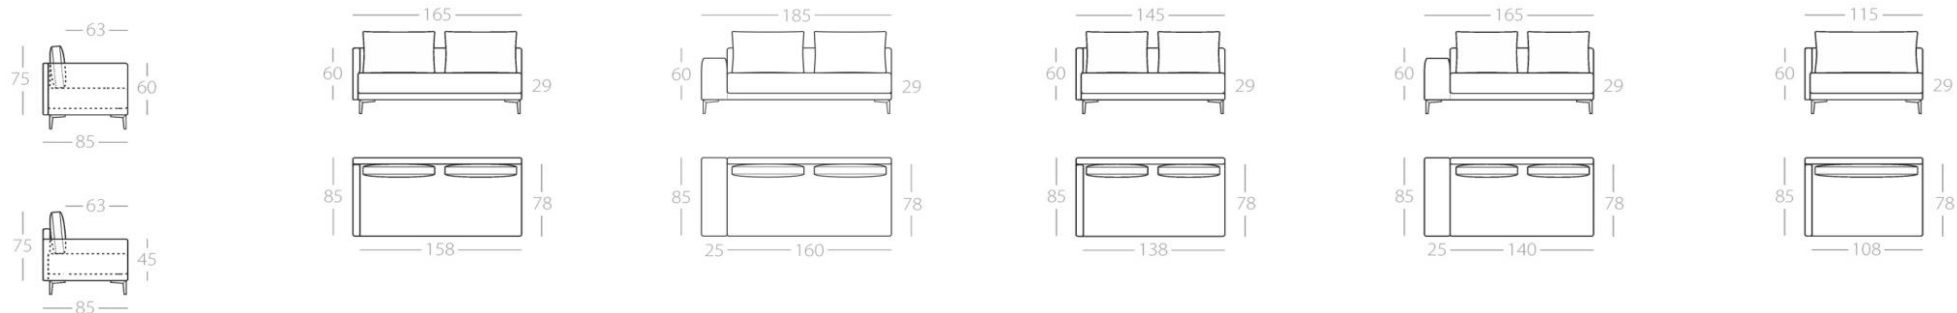

HANAPEPE_85

Top view with thin armrest
Bottom view with thick armrest

3-Seater
Armrest 7cm
1 Armrest left
Art. No. : 98.81
1 Armrest right
Art. No. : 98.82

3-Seater
Armrest 25cm
1 Armrest left
Art. No. : 98.83
1 Armrest right
Art. No. : 98.84

2.5-Seater
Armrest 7cm
1 Armrest left
Art. No. : 98.85
1 Armrest right
Art. No. : 98.86

2.5-Seater
Armrest 25cm
1 Armrest left
Art. No. : 98.87
1 Armrest right
Art. No. : 98.88

2-Seater
Armrest 7cm
1 Armrest left
Art. No. : 98.89
1 Armrest right
Art. No. : 98.90

Corner element
Armrest 7cm
Art. No. : 98.77

1-Seater
Armrest 25cm
1 Armrest left
Art. No. : 98.79
1 Armrest right
Art. No. : 98.80

Loveseat
Lounge depth (25cm)
1 Armrest left
Art. No. : 98.31
1 Armrest right
Art. No. : 98.32

– all you have to do is ask.

This sofa is also available with a lounge depth of 95cm.

HANAPEPE_95

Top view with thin armrest Bottom view with thick armrest	3-Seater Armrest 7cm 1 Armrest left Art. No. : 98.11	3-Seater Armrest 25cm 1 Armrest left Art. No. : 98.13	2.5-Seater Armrest 7cm 1 Armrest left Art. No. : 98.15	2.5-Seater Armrest 25cm 1 Armrest left Art. No. : 98.17	2-Seater Armrest 7cm 1 Armrest left Art. No. : 98.19
	1 Armrest right Art. No. : 98.12	1 Armrest right Art. No. : 98.14	1 Armrest right Art. No. : 98.16	1 Armrest right Art. No. : 98.18	1 Armrest right Art. No. : 98.20