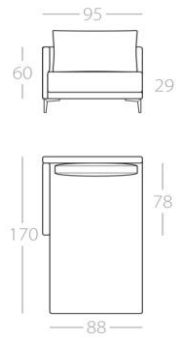

2.5-Seater
Armrest 7cm
1 Armrest left
Art. No. : 98.85
1 Armrest right
Art. No. : 98.86

2.5-Seater
Armrest 25cm
1 Armrest left
Art. No. : 98.87
1 Armrest right
Art. No. : 98.88

2-Seater
Armrest 7cm
1 Armrest left
Art. No. : 98.89
1 Armrest right
Art. No. : 98.90

2-Seater
Armrest 25cm
1 Armrest left
Art. No. : 98.71
1 Armrest right
Art. No. : 98.72

1,5-Seater
Armrest 7cm
1 Armrest left
Art. No. : 98.73
1 Armrest right
Art. No. : 98.74

1,5-Seater
Armrest 25cm
1 Armrest left
Art. No. : 98.75
1 Armrest right
Art. No. : 98.76

Corner element
Armrest 7cm
Art. No. : 98.77

1-Seater
Armrest 25cm
1 Armrest left
Art. No. : 98.79
1 Armrest right
Art. No. : 98.80

Loveseat
Lounge depth (25cm)
1 Armrest left
Art. No. : 98.31
1 Armrest right
Art. No. : 98.32

This sofa is also available with a lounge depth of 95cm.

HANAPEPE_85

Chaise longue
Armrest 7cm
1 Armrest left
Art. No. : 98.53
1 Armrest right
Art. No. : 98.54

Daybed 1
Art. No. : 98.35

Daybed 2
Art. No. : 98.36