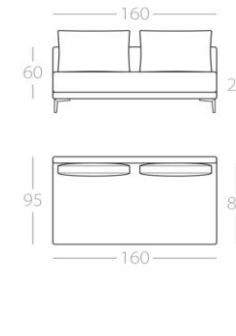

– all you have to do is ask.

This sofa is also available with a lounge depth of 95cm.

HANAPEPE_95

Top view with thin armrest Bottom view with thick armrest	3-Seater Armrest 7cm 1 Armrest left Art. No. : 98.11	3-Seater Armrest 25cm 1 Armrest left Art. No. : 98.13	2.5-Seater Armrest 7cm 1 Armrest left Art. No. : 98.15	2.5-Seater Armrest 25cm 1 Armrest left Art. No. : 98.17	2-Seater Armrest 7cm 1 Armrest left Art. No. : 98.19
	1 Armrest right Art. No. : 98.12	1 Armrest right Art. No. : 98.14	1 Armrest right Art. No. : 98.16	1 Armrest right Art. No. : 98.18	1 Armrest right Art. No. : 98.20

2-Seater Armrest 25cm 1 Armrest left Art. No. : 98.21 1 Armrest right Art. No. : 98.22	1,5-Seater Armrest 7cm 1 Armrest left Art. No. : 98.23 1 Armrest right Art. No. : 98.24	1,5-Seater Armrest 25cm 1 Armrest left Art. No. : 98.25 1 Armrest right Art. No. : 98.26	Corner element Armrest 7cm Art. No. : 98.27	1-Seater Armrest 25cm 1 Armrest left Art. No. : 98.29 1 Armrest right Art. No. : 98.30	Loveseat Lounge depth (25cm) 1 Armrest left Art. No. : 98.31 1 Armrest right Art. No. : 98.32
---	--	---	---	---	--

This sofa is also available with a reduced depth (85cm).

HANAPEPE_95

Chaise longue
Armrest 7cm
1 Armrest left
Art. No. : 98.33
1 Armrest right
Art. No. : 98.34

Daybed 1
Art. No. : 98.35

Daybed 2
Art. No. : 98.36

3.5-Seater
With Short Backrest
1 Armrest left
Art. No. : 98.37
1 Armrest right
Art. No. : 98.38

3-Seater
without armrests
Art. No. : 98.39

2.5-Seater
without armrests
Art. No. : 98.40

2-Seater
without armrests
Art. No. : 98.41