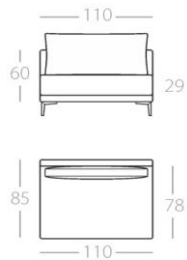

Corner element
Armrest 7cm
Art. No. : 98.77

1-Seater
Armrest 25cm
1 Armrest left
Art. No. : 98.79
1 Armrest right
Art. No. : 98.80

Loveseat
Lounge depth (25cm)
1 Armrest left
Art. No. : 98.31
1 Armrest right
Art. No. : 98.32

This sofa is also available with a lounge depth of 95cm.

HANAPEPE_85

Chaise longue
Armrest 7cm
1 Armrest left
Art. No. : 98.53
1 Armrest right
Art. No. : 98.54

Daybed 1
Art. No. : 98.35

Daybed 2
Art. No. : 98.36

3.5-Seater
With Short Backrest
1 Armrest left
Art. No. : 98.57
1 Armrest right
Art. No. : 98.58

3-Seater
without armrests
Art. No. : 98.59

2.5-Seater
without armrests
Art. No. : 98.60

2-Seater
without armrests
Art. No. : 98.61

1,5-Seater
without armrests
Art. No. : 98.62

1-Seater
without armrests
Art. No. : 98.63

Loveseat
Lounge depth (7cm)
1 Armrest left
Art. No. : 98.44
1 Armrest right
Art. No. : 98.45

Chaise longue
Long Armrest 7cm
1 Armrest left
Art. No. : 98.46
1 Armrest right
Art. No. : 98.47