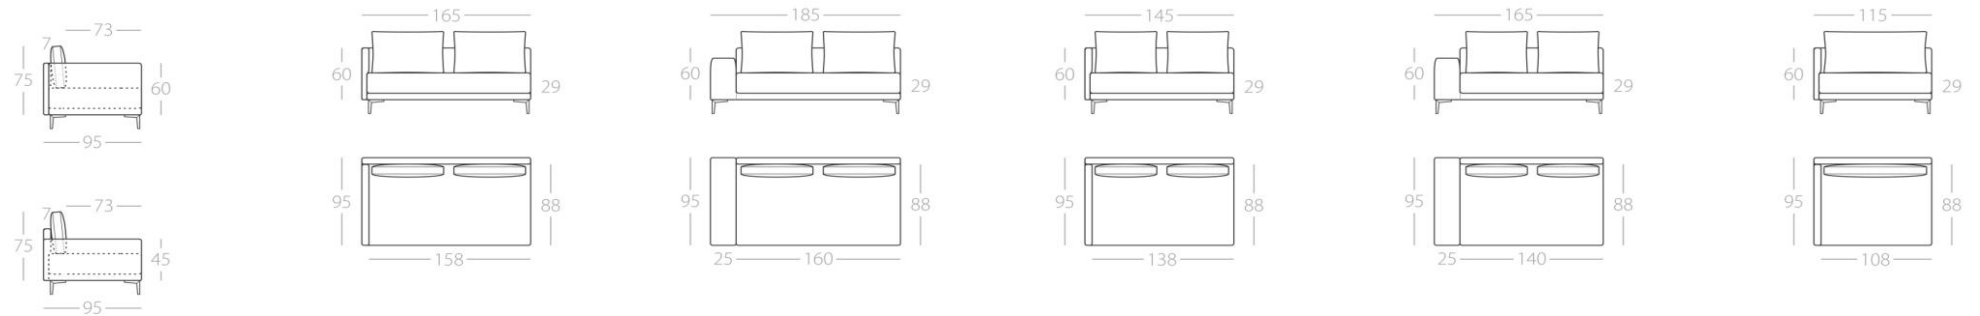

Chaise longue
Armrest 25cm
1 Armrest left
Art. No. : 98.68
1 Armrest right
Art. No. : 98.69

This sofa is also available with a lounge depth of 95cm.

HANAPEPE_85

Stool 1

Stool 2

Art. No. : 98.55

Art. No. : 98.56

– all you have to do is ask.

This sofa is also available with a lounge depth of 95cm.

HANAPEPE_95

Top view with thin armrest Bottom view with thick armrest	3-Seater Armrest 7cm 1 Armrest left Art. No. : 98.11	3-Seater Armrest 25cm 1 Armrest left Art. No. : 98.13	2.5-Seater Armrest 7cm 1 Armrest left Art. No. : 98.15	2.5-Seater Armrest 25cm 1 Armrest left Art. No. : 98.17	2-Seater Armrest 7cm 1 Armrest left Art. No. : 98.19
	1 Armrest right Art. No. : 98.12	1 Armrest right Art. No. : 98.14	1 Armrest right Art. No. : 98.16	1 Armrest right Art. No. : 98.18	1 Armrest right Art. No. : 98.20