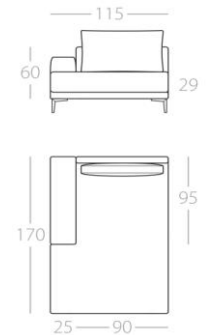

This sofa is also available with a reduced depth (85cm).

HANAPEPE_95

Chaise longue
Armrest 7cm
1 Armrest left
Art. No. : 98.33
1 Armrest right
Art. No. : 98.34

Daybed 1
Art. No. : 98.35

Daybed 2
Art. No. : 98.36

3.5-Seater
With Short Backrest
1 Armrest left
Art. No. : 98.37
1 Armrest right
Art. No. : 98.38

3-Seater
without armrests
Art. No. : 98.39

2.5-Seater
without armrests
Art. No. : 98.40

2-Seater
without armrests
Art. No. : 98.41

1,5-Seater
without armrests
Art. No. : 98.42

1-Seater
Art. No. : 98.43

Loveseat
Lounge depth (7cm)
1 Armrest left
Art. No. : 98.44
1 Armrest right
Art. No. : 98.45

Chaise longue
Long Armrest 7cm
1 Armrest left
Art. No. : 98.46
1 Armrest right
Art. No. : 98.47

Chaise longue
Armrest 25cm
1 Armrest left
Art. No. : 98.48
1 Armrest right
Art. No. : 98.49

This sofa is also available with a reduced depth (85cm).

HANAPEPE_95

Stool 1

Stool 2

Art. No. : 98.55

Art. No. : 98.56