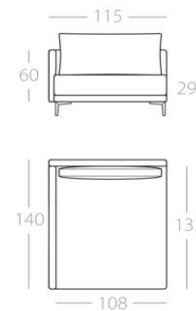

This sofa is also available with a lounge depth of 95cm.

HANAPEPE_85

Chaise longue
Armrest 7cm
1 Armrest left
Art. No. : 98.53
1 Armrest right
Art. No. : 98.54

Daybed 1
Art. No. : 98.35

Daybed 2
Art. No. : 98.36

3.5-Seater
With Short Backrest
1 Armrest left
Art. No. : 98.57
1 Armrest right
Art. No. : 98.58

3-Seater
without armrests
Art. No. : 98.59

2.5-Seater
without armrests
Art. No. : 98.60

2-Seater
without armrests
Art. No. : 98.61

1,5-Seater
without armrests
Art. No. : 98.62

1-Seater
without armrests
Art. No. : 98.63

Loveseat
Lounge depth (7cm)
1 Armrest left
Art. No. : 98.44
1 Armrest right
Art. No. : 98.45

Chaise longue
Long Armrest 7cm
1 Armrest left
Art. No. : 98.46
1 Armrest right
Art. No. : 98.47

Chaise longue
Armrest 25cm
1 Armrest left
Art. No. : 98.68
1 Armrest right
Art. No. : 98.69

This sofa is also available with a lounge depth of 95cm.

HANAPEPE_85

Stool 1

Stool 2

Art. No. : 98.55

Art. No. : 98.56