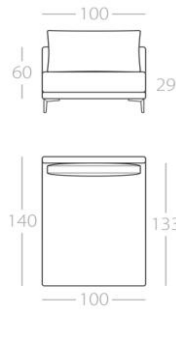

2.5-Seater
Armrest 7cm
1 Armrest left
Art. No. : 98.85
1 Armrest right
Art. No. : 98.86

2.5-Seater
Armrest 25cm
1 Armrest left
Art. No. : 98.87
1 Armrest right
Art. No. : 98.88

2-Seater
Armrest 7cm
1 Armrest left
Art. No. : 98.89
1 Armrest right
Art. No. : 98.90

2-Seater
Armrest 25cm
1 Armrest left
Art. No. : 98.71
1 Armrest right
Art. No. : 98.72

1,5-Seater
Armrest 7cm
1 Armrest left
Art. No. : 98.73
1 Armrest right
Art. No. : 98.74

1,5-Seater
Armrest 25cm
1 Armrest left
Art. No. : 98.75
1 Armrest right
Art. No. : 98.76

Corner element
Armrest 7cm
Art. No. : 98.77

1-Seater
Armrest 25cm
1 Armrest left
Art. No. : 98.79
1 Armrest right
Art. No. : 98.80

Loveseat
Lounge depth (25cm)
1 Armrest left
Art. No. : 98.31
1 Armrest right
Art. No. : 98.32

This sofa is also available with a lounge depth of 95cm.

HANAPEPE_85

Chaise longue
Armrest 7cm
1 Armrest left
Art. No. : 98.53
1 Armrest right
Art. No. : 98.54

Daybed 1
Art. No. : 98.35

Daybed 2
Art. No. : 98.36