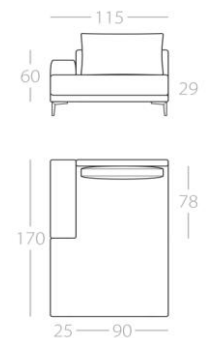

3.5-Seater
With Short Backrest
1 Armrest left
Art. No. : 98.57
1 Armrest right
Art. No. : 98.58

3-Seater
without armrests
Art. No. : 98.59

2.5-Seater
without armrests
Art. No. : 98.60

2-Seater
without armrests
Art. No. : 98.61

1,5-Seater
without armrests
Art. No. : 98.62

1-Seater
without armrests
Art. No. : 98.63

Loveseat
Lounge depth (7cm)
1 Armrest left
Art. No. : 98.44
1 Armrest right
Art. No. : 98.45

Chaise longue
Long Armrest 7cm
1 Armrest left
Art. No. : 98.46
1 Armrest right
Art. No. : 98.47

Chaise longue
Armrest 25cm
1 Armrest left
Art. No. : 98.68
1 Armrest right
Art. No. : 98.69

This sofa is also available with a lounge depth of 95cm.

HANAPEPE_85

Stool 1

Stool 2

Art. No. : 98.55

Art. No. : 98.56

– all you have to do is ask.

This sofa is also available with a lounge depth of 95cm.

HANAPEPE_95

Top view with thin armrest Bottom view with thick armrest	3-Seater Armrest 7cm 1 Armrest left Art. No. : 98.11	3-Seater Armrest 25cm 1 Armrest left Art. No. : 98.13	2.5-Seater Armrest 7cm 1 Armrest left Art. No. : 98.15	2.5-Seater Armrest 25cm 1 Armrest left Art. No. : 98.17	2-Seater Armrest 7cm 1 Armrest left Art. No. : 98.19
	1 Armrest right Art. No. : 98.12	1 Armrest right Art. No. : 98.14	1 Armrest right Art. No. : 98.16	1 Armrest right Art. No. : 98.18	1 Armrest right Art. No. : 98.20