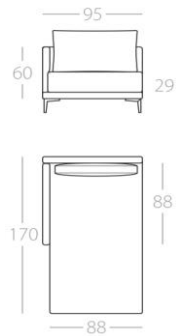

Chaise longue
Armrest 25cm
1 Armrest left
Art. No. : 98.68
1 Armrest right
Art. No. : 98.69

This sofa is also available with a lounge depth of 95cm.

HANAPEPE_85

Stool 1

Stool 2

Art. No. : 98.55

Art. No. : 98.56

– all you have to do is ask.

This sofa is also available with a lounge depth of 95cm.

HANAPEPE_95

Top view with thin armrest Bottom view with thick armrest	3-Seater Armrest 7cm 1 Armrest left Art. No. : 98.11	3-Seater Armrest 25cm 1 Armrest left Art. No. : 98.13	2.5-Seater Armrest 7cm 1 Armrest left Art. No. : 98.15	2.5-Seater Armrest 25cm 1 Armrest left Art. No. : 98.17	2-Seater Armrest 7cm 1 Armrest left Art. No. : 98.19
	1 Armrest right Art. No. : 98.12	1 Armrest right Art. No. : 98.14	1 Armrest right Art. No. : 98.16	1 Armrest right Art. No. : 98.18	1 Armrest right Art. No. : 98.20

2-Seater Armrest 25cm 1 Armrest left Art. No. : 98.21 1 Armrest right Art. No. : 98.22	1,5-Seater Armrest 7cm 1 Armrest left Art. No. : 98.23 1 Armrest right Art. No. : 98.24	1,5-Seater Armrest 25cm 1 Armrest left Art. No. : 98.25 1 Armrest right Art. No. : 98.26	Corner element Armrest 7cm Art. No. : 98.27	1-Seater Armrest 25cm 1 Armrest left Art. No. : 98.29 1 Armrest right Art. No. : 98.30	Loveseat Lounge depth (25cm) 1 Armrest left Art. No. : 98.31 1 Armrest right Art. No. : 98.32
---	--	---	---	---	--

This sofa is also available with a reduced depth (85cm).

HANAPEPE_95

Chaise longue
Armrest 7cm
1 Armrest left
Art. No. : 98.33
1 Armrest right
Art. No. : 98.34

Daybed 1
Art. No. : 98.35

Daybed 2
Art. No. : 98.36