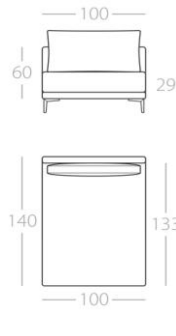

Chaise longue
Armrest 25cm
1 Armrest left
Art. No. : 98.68
1 Armrest right
Art. No. : 98.69

This sofa is also available with a lounge depth of 95cm.

HANAPEPE_85

Stool 1

Stool 2

Art. No. : 98.55

Art. No. : 98.56

– all you have to do is ask.

This sofa is also available with a lounge depth of 95cm.

HANAPEPE_95

Top view with thin armrest Bottom view with thick armrest	3-Seater Armrest 7cm 1 Armrest left Art. No. : 98.11	3-Seater Armrest 25cm 1 Armrest left Art. No. : 98.13	2.5-Seater Armrest 7cm 1 Armrest left Art. No. : 98.15	2.5-Seater Armrest 25cm 1 Armrest left Art. No. : 98.17	2-Seater Armrest 7cm 1 Armrest left Art. No. : 98.19
	1 Armrest right Art. No. : 98.12	1 Armrest right Art. No. : 98.14	1 Armrest right Art. No. : 98.16	1 Armrest right Art. No. : 98.18	1 Armrest right Art. No. : 98.20

2-Seater Armrest 25cm 1 Armrest left Art. No. : 98.21 1 Armrest right Art. No. : 98.22	1,5-Seater Armrest 7cm 1 Armrest left Art. No. : 98.23 1 Armrest right Art. No. : 98.24	1,5-Seater Armrest 25cm 1 Armrest left Art. No. : 98.25 1 Armrest right Art. No. : 98.26	Corner element Armrest 7cm Art. No. : 98.27	1-Seater Armrest 25cm 1 Armrest left Art. No. : 98.29 1 Armrest right Art. No. : 98.30	Loveseat Lounge depth (25cm) 1 Armrest left Art. No. : 98.31 1 Armrest right Art. No. : 98.32
---	--	---	---	---	--

This sofa is also available with a reduced depth (85cm).

HANAPEPE_95

Chaise longue
Armrest 7cm
1 Armrest left
Art. No. : 98.33
1 Armrest right
Art. No. : 98.34

Daybed 1
Art. No. : 98.35

Daybed 2
Art. No. : 98.36