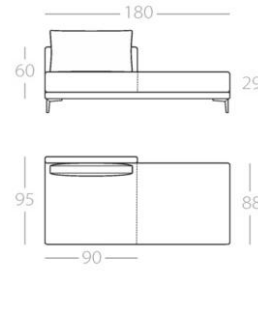

– all you have to do is ask.

This sofa is also available with a lounge depth of 95cm.

HANAPEPE_95

Top view with thin armrest Bottom view with thick armrest	3-Seater Armrest 7cm 1 Armrest left Art. No. : 98.11	3-Seater Armrest 25cm 1 Armrest left Art. No. : 98.13	2.5-Seater Armrest 7cm 1 Armrest left Art. No. : 98.15	2.5-Seater Armrest 25cm 1 Armrest left Art. No. : 98.17	2-Seater Armrest 7cm 1 Armrest left Art. No. : 98.19
	1 Armrest right Art. No. : 98.12	1 Armrest right Art. No. : 98.14	1 Armrest right Art. No. : 98.16	1 Armrest right Art. No. : 98.18	1 Armrest right Art. No. : 98.20

2-Seater Armrest 25cm 1 Armrest left Art. No. : 98.21 1 Armrest right Art. No. : 98.22	1,5-Seater Armrest 7cm 1 Armrest left Art. No. : 98.23 1 Armrest right Art. No. : 98.24	1,5-Seater Armrest 25cm 1 Armrest left Art. No. : 98.25 1 Armrest right Art. No. : 98.26	Corner element Armrest 7cm Art. No. : 98.27	1-Seater Armrest 25cm 1 Armrest left Art. No. : 98.29 1 Armrest right Art. No. : 98.30	Loveseat Lounge depth (25cm) 1 Armrest left Art. No. : 98.31 1 Armrest right Art. No. : 98.32
---	--	---	---	---	--

This sofa is also available with a reduced depth (85cm).

HANAPEPE_95

Chaise longue
Armrest 7cm
1 Armrest left
Art. No. : 98.33
1 Armrest right
Art. No. : 98.34

Daybed 1
Art. No. : 98.35

Daybed 2
Art. No. : 98.36

3.5-Seater
With Short Backrest
1 Armrest left
Art. No. : 98.37
1 Armrest right
Art. No. : 98.38

3-Seater
without armrests
Art. No. : 98.39

2.5-Seater
without armrests
Art. No. : 98.40

2-Seater
without armrests
Art. No. : 98.41