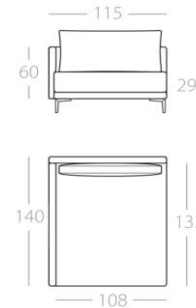

2-Seater Armrest 25cm 1 Armrest left Art. No. : 98.21 1 Armrest right Art. No. : 98.22	1,5-Seater Armrest 7cm 1 Armrest left Art. No. : 98.23 1 Armrest right Art. No. : 98.24	1,5-Seater Armrest 25cm 1 Armrest left Art. No. : 98.25 1 Armrest right Art. No. : 98.26	Corner element Armrest 7cm Art. No. : 98.27	1-Seater Armrest 25cm 1 Armrest left Art. No. : 98.29 1 Armrest right Art. No. : 98.30	Loveseat Lounge depth (25cm) 1 Armrest left Art. No. : 98.31 1 Armrest right Art. No. : 98.32
---	--	---	---	---	--

This sofa is also available with a reduced depth (85cm).

HANAPEPE_95

Chaise longue
Armrest 7cm
1 Armrest left
Art. No. : 98.33
1 Armrest right
Art. No. : 98.34

Daybed 1
Art. No. : 98.35

Daybed 2
Art. No. : 98.36

3.5-Seater
With Short Backrest
1 Armrest left
Art. No. : 98.37
1 Armrest right
Art. No. : 98.38

3-Seater
without armrests
Art. No. : 98.39

2.5-Seater
without armrests
Art. No. : 98.40

2-Seater
without armrests
Art. No. : 98.41

1,5-Seater
without armrests
Art. No. : 98.42

1-Seater
Art. No. : 98.43

Loveseat
Lounge depth (7cm)
1 Armrest left
Art. No. : 98.44
1 Armrest right
Art. No. : 98.45

Chaise longue
Long Armrest 7cm
1 Armrest left
Art. No. : 98.46
1 Armrest right
Art. No. : 98.47