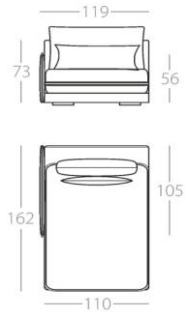

KEALA

Chaise longue 2

1 Armrest left
Art. No. : 82.28
1 Armrest right
Art. No. : 82.29