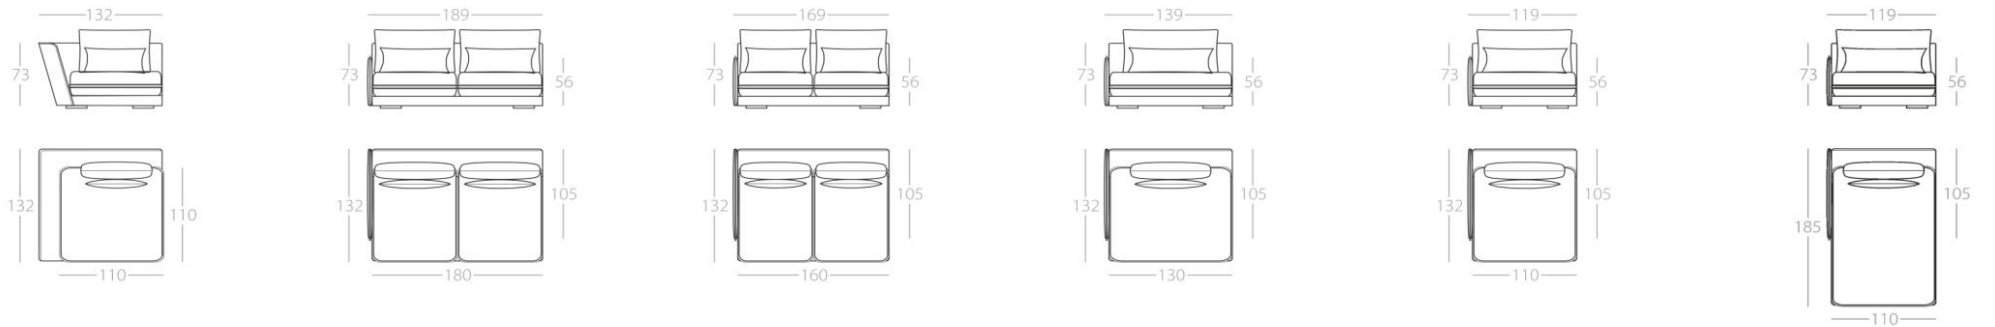

KEALA

3-Seater

2.5-Seater

2-Seater

Loveseat

Corner element

Art. No. : 82.11

Art. No. : 82.12

Art. No. : 82.13

Art. No. : 82.14

With 4 pillows
Art. No. : 82.17

Corner element

3-Seater

2.5-Seater

2-Seater

Loveseat

1 Armrest left
Art. No. : 82.24
1 Armrest right
Art. No. : 82.25

1 Armrest left
Art. No. : 82.26
1 Armrest right
Art. No. : 82.27

This series is also available with a reduced seating depth named KEALA_LIGHT.

– all you have to do is ask.

This series is also available with a reduced seating depth named KEALA_LIGHT.