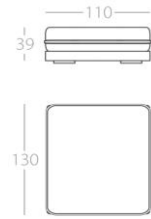

1 Armrest left
Art. No. : 82.24
1 Armrest right
Art. No. : 82.25

1 Armrest left
Art. No. : 82.26
1 Armrest right
Art. No. : 82.27

This series is also available with a reduced seating depth named KEALA_LIGHT.

KEALA

Chaise longue 2

1 Armrest left
Art. No. : 82.28
1 Armrest right
Art. No. : 82.29

2.5-Seater

Art. No. : 82.30

2-Seater

Art. No. : 82.31

Loveseat

Art. No. : 82.32

Stool 1

Art. No. : 82.15

Stool 2

Art. No. : 82.16

If this is not enough and you haven't been able to find the size you need, we will make the item to your size specifications.
We also use third-party fabrics and leathers with the same delivery times.
Whatever design you want: high-resiliency foam or down fillings, various levels of firmness, removable pillow and cushion