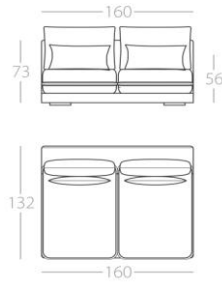

Chaise longue 1

With 2 pillows
Art. No. : 82.33

1 Armrest left
Art. No. : 82.18
1 Armrest right
Art. No. : 82.19

1 Armrest left
Art. No. : 82.20
1 Armrest right
Art. No. : 82.21

1 Armrest left
Art. No. : 82.22
1 Armrest right
Art. No. : 82.23

1 Armrest left
Art. No. : 82.24
1 Armrest right
Art. No. : 82.25

1 Armrest left
Art. No. : 82.26
1 Armrest right
Art. No. : 82.27

This series is also available with a reduced seating depth named KEALA_LIGHT.

KEALA

Chaise longue 2

1 Armrest left
Art. No. : 82.28
1 Armrest right
Art. No. : 82.29

2.5-Seater

Art. No. : 82.30

2-Seater

Art. No. : 82.31

Loveseat