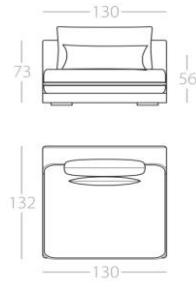

1 Armrest left
Art. No. : 82.24
1 Armrest right
Art. No. : 82.25

1 Armrest left
Art. No. : 82.26
1 Armrest right
Art. No. : 82.27

This series is also available with a reduced seating depth named KEALA_LIGHT.

KEALA

Chaise longue 2

1 Armrest left
Art. No. : 82.28
1 Armrest right
Art. No. : 82.29

2.5-Seater

Art. No. : 82.30

2-Seater

Art. No. : 82.31

Loveseat