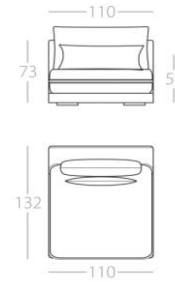

1 Armrest left
Art. No. : 82.24
1 Armrest right
Art. No. : 82.25

1 Armrest left
Art. No. : 82.26
1 Armrest right
Art. No. : 82.27

This series is also available with a reduced seating depth named KEALA_LIGHT.

KEALA

Chaise longue 2

1 Armrest left
Art. No. : 82.28
1 Armrest right
Art. No. : 82.29

2.5-Seater

Art. No. : 82.30

2-Seater

Art. No. : 82.31

Loveseat

Art. No. : 82.32

Stool 1

Art. No. : 82.15

Stool 2

Art. No. : 82.16

If this is not enough and you haven't been able to find the size you need, we will make the item to your size specifications.
We also use third-party fabrics and leathers with the same delivery times.
Whatever design you want: high-resiliency foam or down fillings, various levels of firmness, removable pillow and cushion