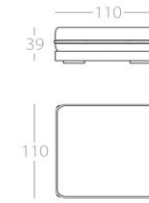

1 Armrest left
Art. No. : 82.24
1 Armrest right
Art. No. : 82.25

1 Armrest left
Art. No. : 82.26
1 Armrest right
Art. No. : 82.27

This series is also available with a reduced seating depth named KEALA_LIGHT.

KEALA

Chaise longue 2

1 Armrest left
Art. No. : 82.28
1 Armrest right
Art. No. : 82.29

2.5-Seater

Art. No. : 82.30

2-Seater

Art. No. : 82.31

Loveseat

Art. No. : 82.32

Stool 1

Art. No. : 82.15

Stool 2

Art. No. : 82.16

If this is not enough and you haven't been able to find the size you need, we will make the item to your size specifications.
We also use third-party fabrics and leathers with the same delivery times.
Whatever design you want: high-resiliency foam or down fillings, various levels of firmness, removable pillow and cushion