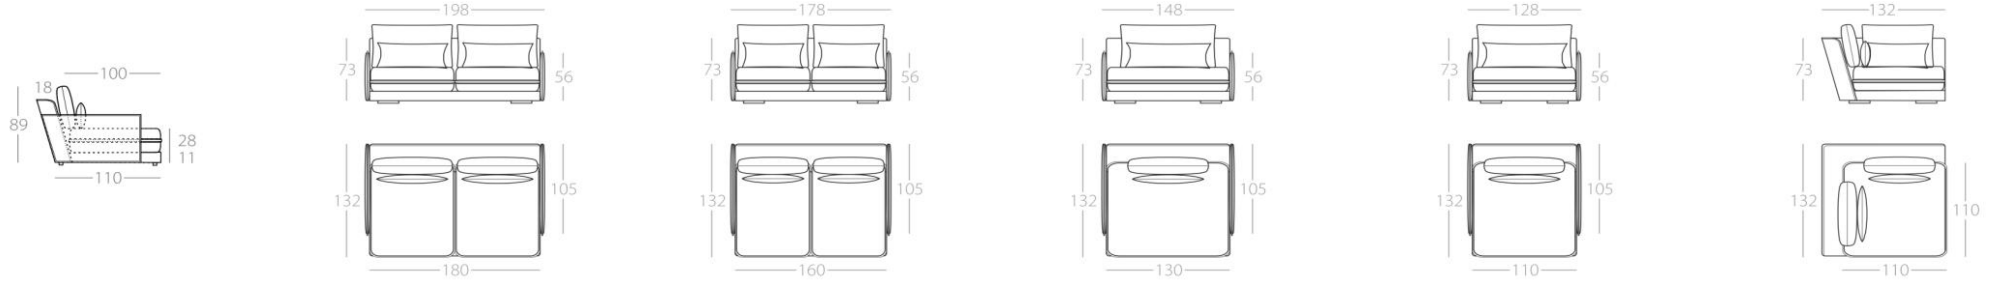

KEALA

3-Seater

2.5-Seater

2-Seater

Loveseat

Corner element

Art. No. : 82.11

Art. No. : 82.12

Art. No. : 82.13

Art. No. : 82.14

With 4 pillows
Art. No. : 82.17

Corner element

3-Seater

2.5-Seater

2-Seater

Loveseat

1 Armrest left
Art. No. : 82.24
1 Armrest right
Art. No. : 82.25

1 Armrest left
Art. No. : 82.26
1 Armrest right
Art. No. : 82.27

This series is also available with a reduced seating depth named KEALA_LIGHT.

– all you have to do is ask.

This series is also available with a reduced seating depth named KEALA_LIGHT.