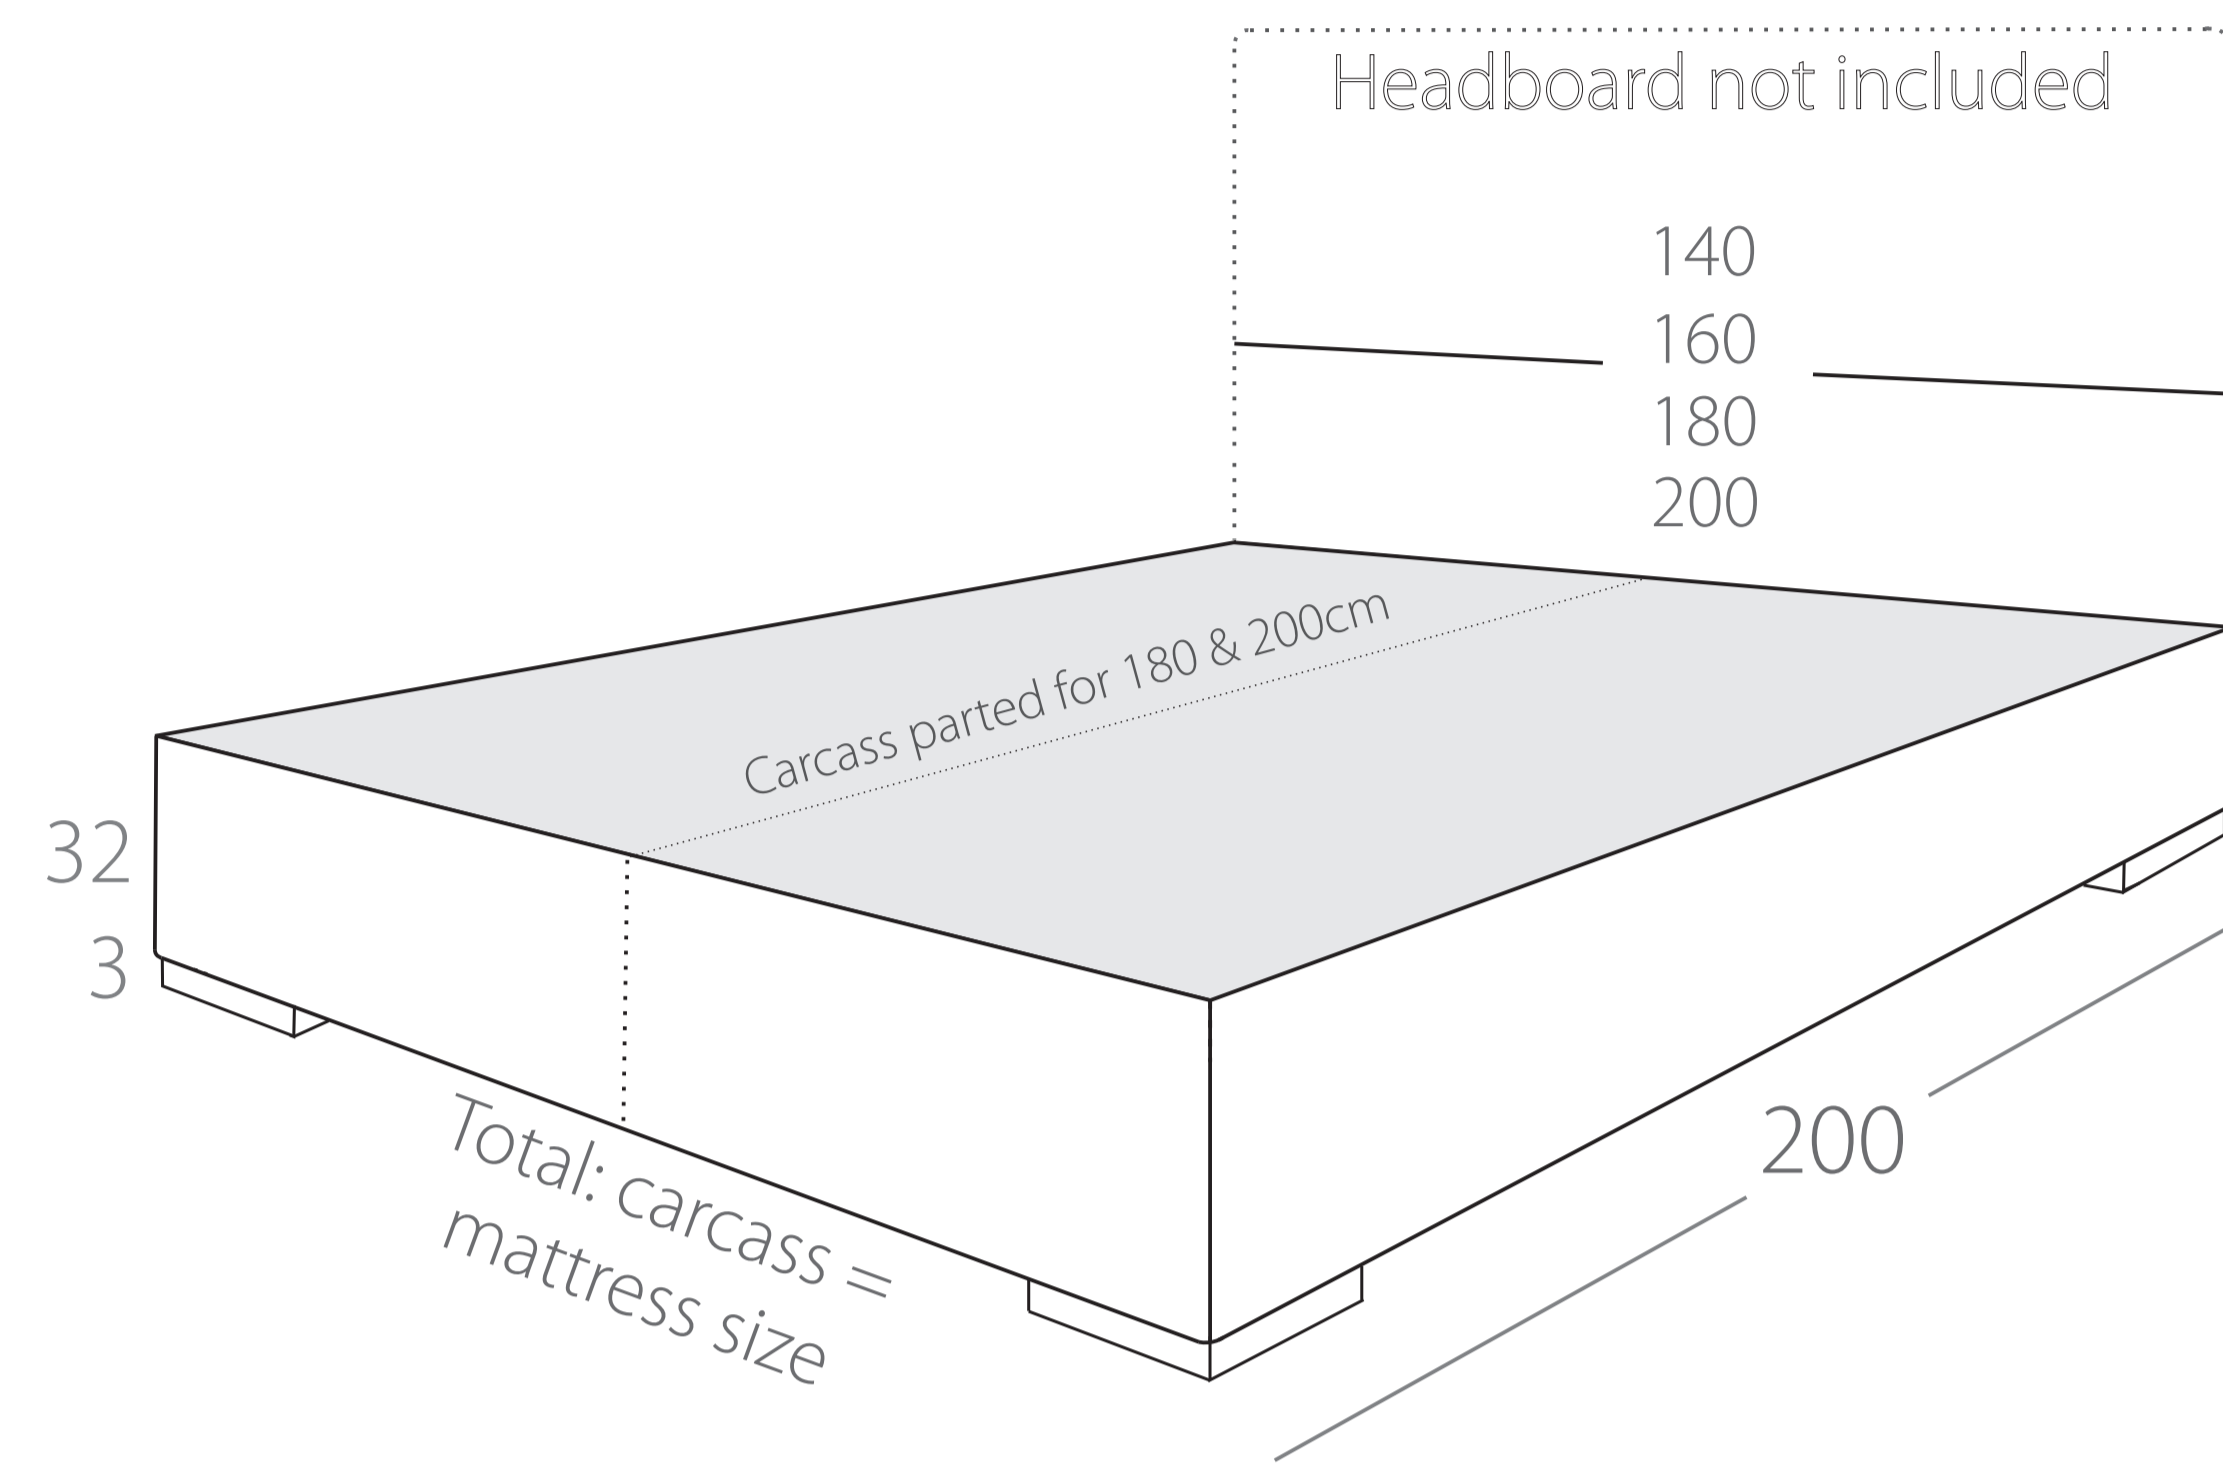

MODULAR BEDS

ZAMBA boxspring corpus h=22cm
Art. No.: 55.xx

ZAMBA boxspring corpus h=32cm
Art. No.: 55.xx

LIBERTY bedframe h=22cm
Art. No.: 230.xxx

LIBERTY bedframe h=32cm
Art. No.: 230.xx

LIBERTY bedframe h=32cm with storage
Art. No.: 230.xx