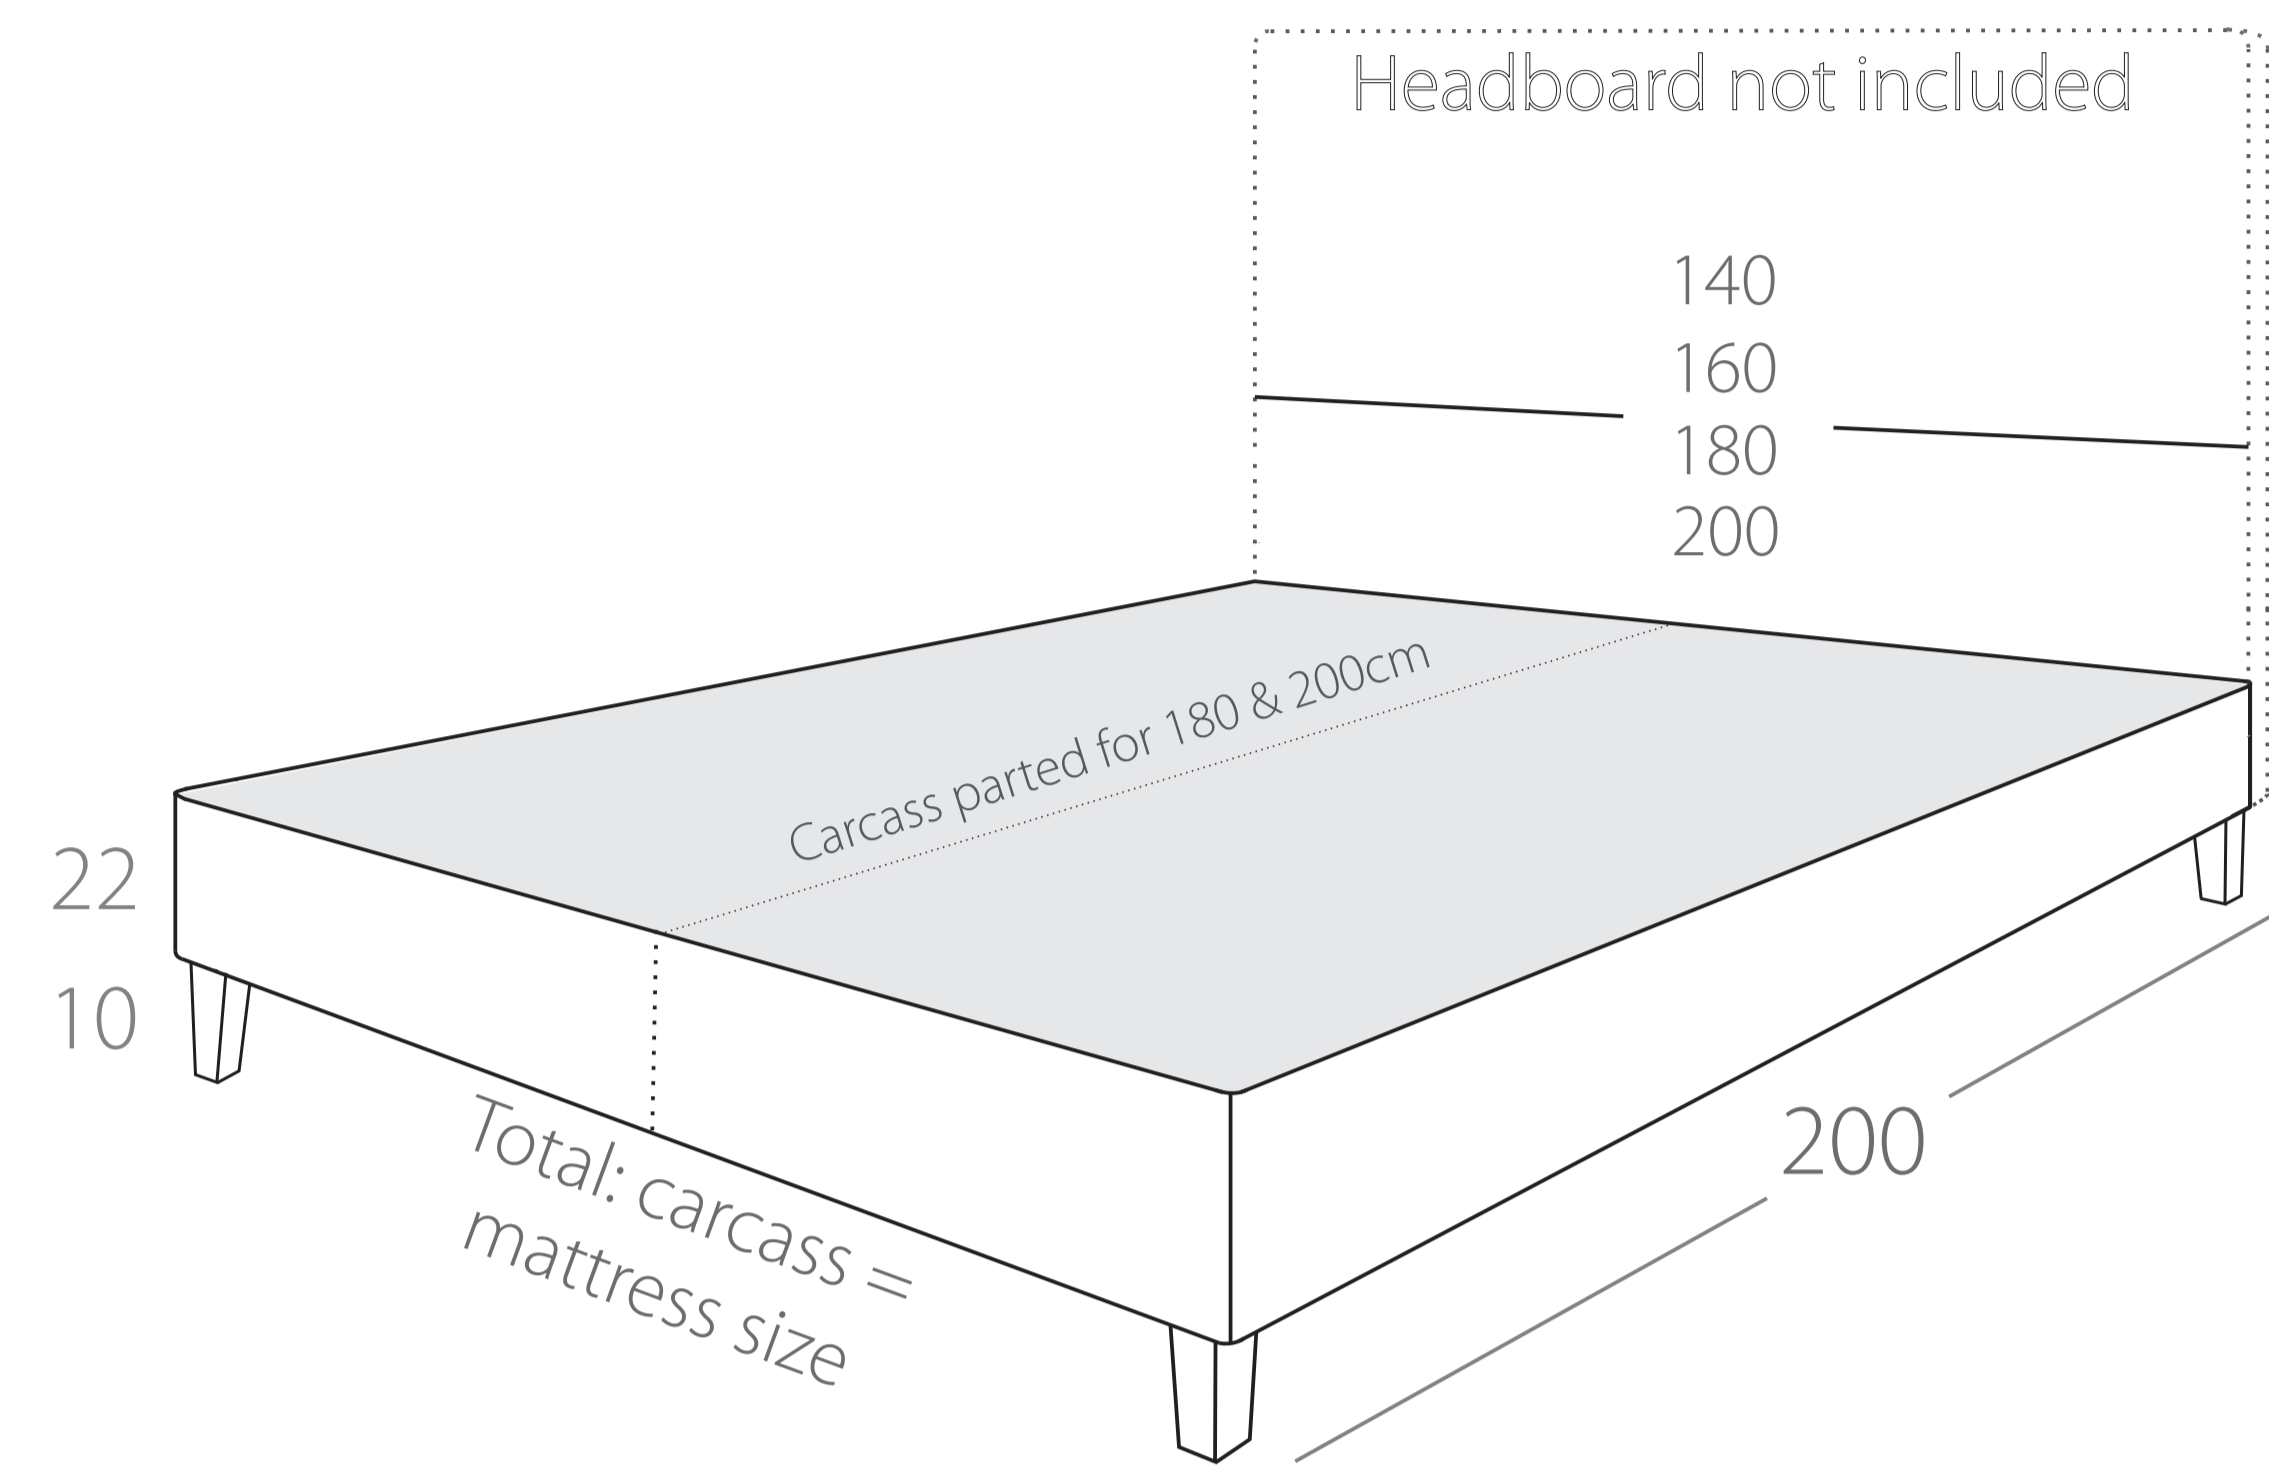

MODULAR BEDS

ZAMBA boxspring corpus h=22cm
Art. No.: 55.xx

ZAMBA boxspring corpus h=32cm
Art. No.: 55.xx

LIBERTY bedframe h=22cm
Art. No.: 230.xxx

LIBERTY bedframe h=32cm
Art. No.: 230.xx

LIBERTY bedframe h=32cm with storage
Art. No.: 230.xx