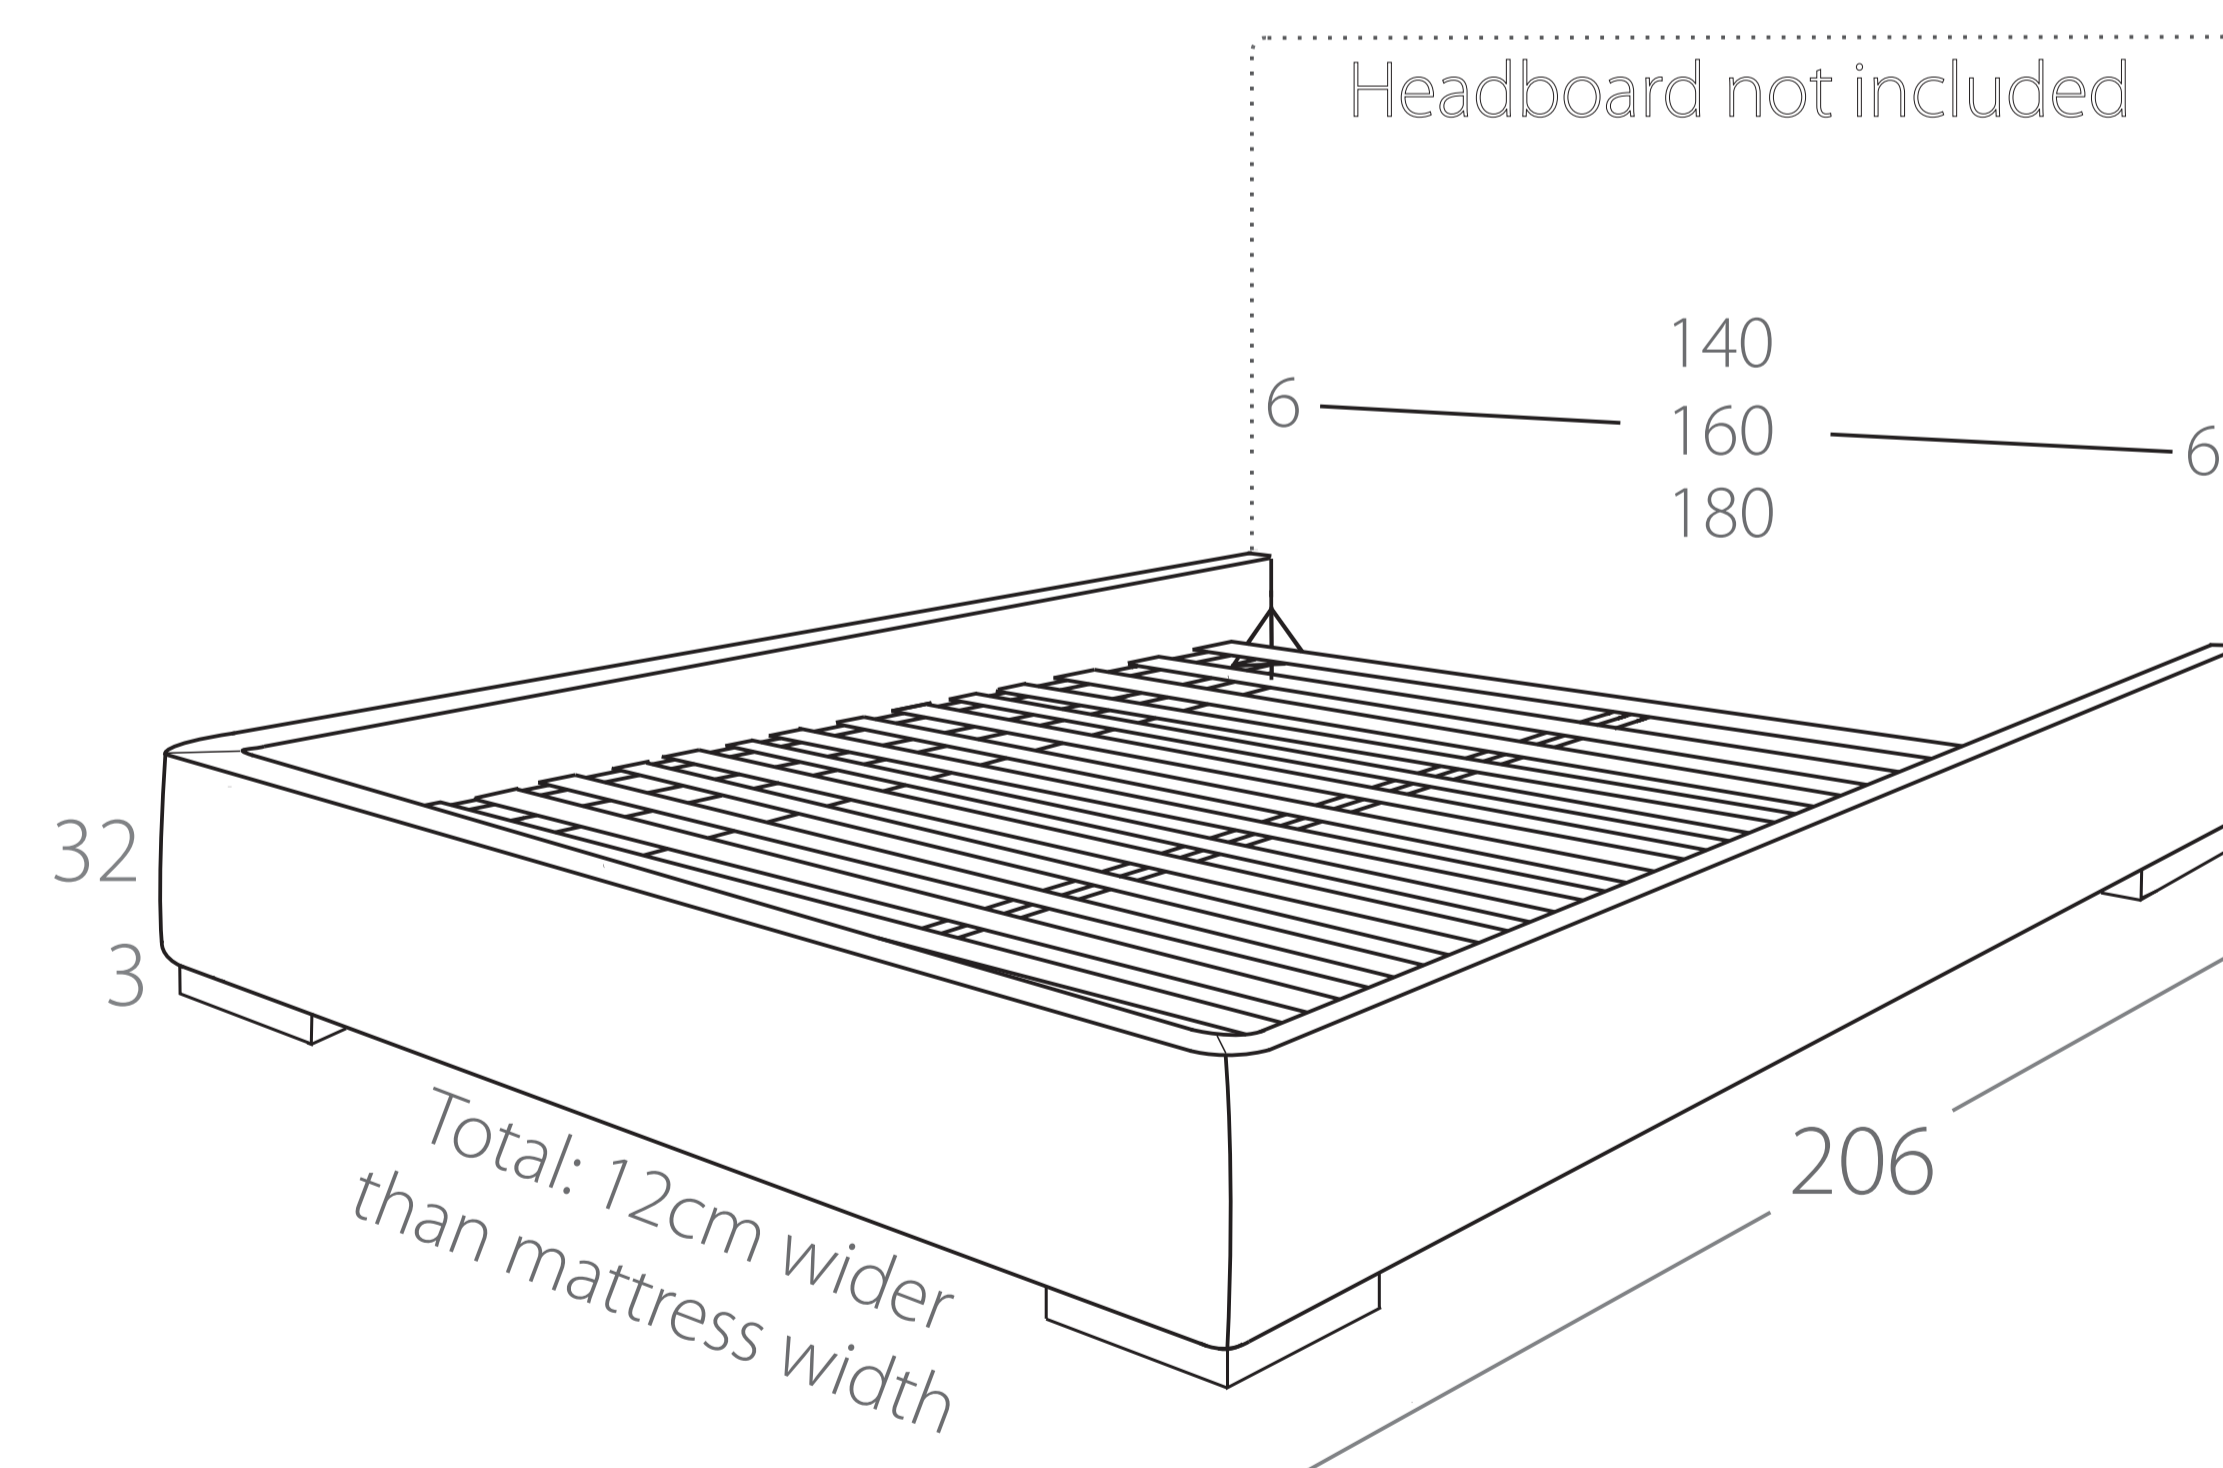

MODULAR BEDS

ZAMBA boxspring corpus h=22cm
Art. No.: 55.xx

ZAMBA boxspring corpus h=32cm
Art. No.: 55.xx

LIBERTY bedframe h=22cm
Art. No.: 230.xxx

LIBERTY bedframe h=32cm
Art. No.: 230.xx

LIBERTY bedframe h=32cm with storage
Art. No.: 230.xx