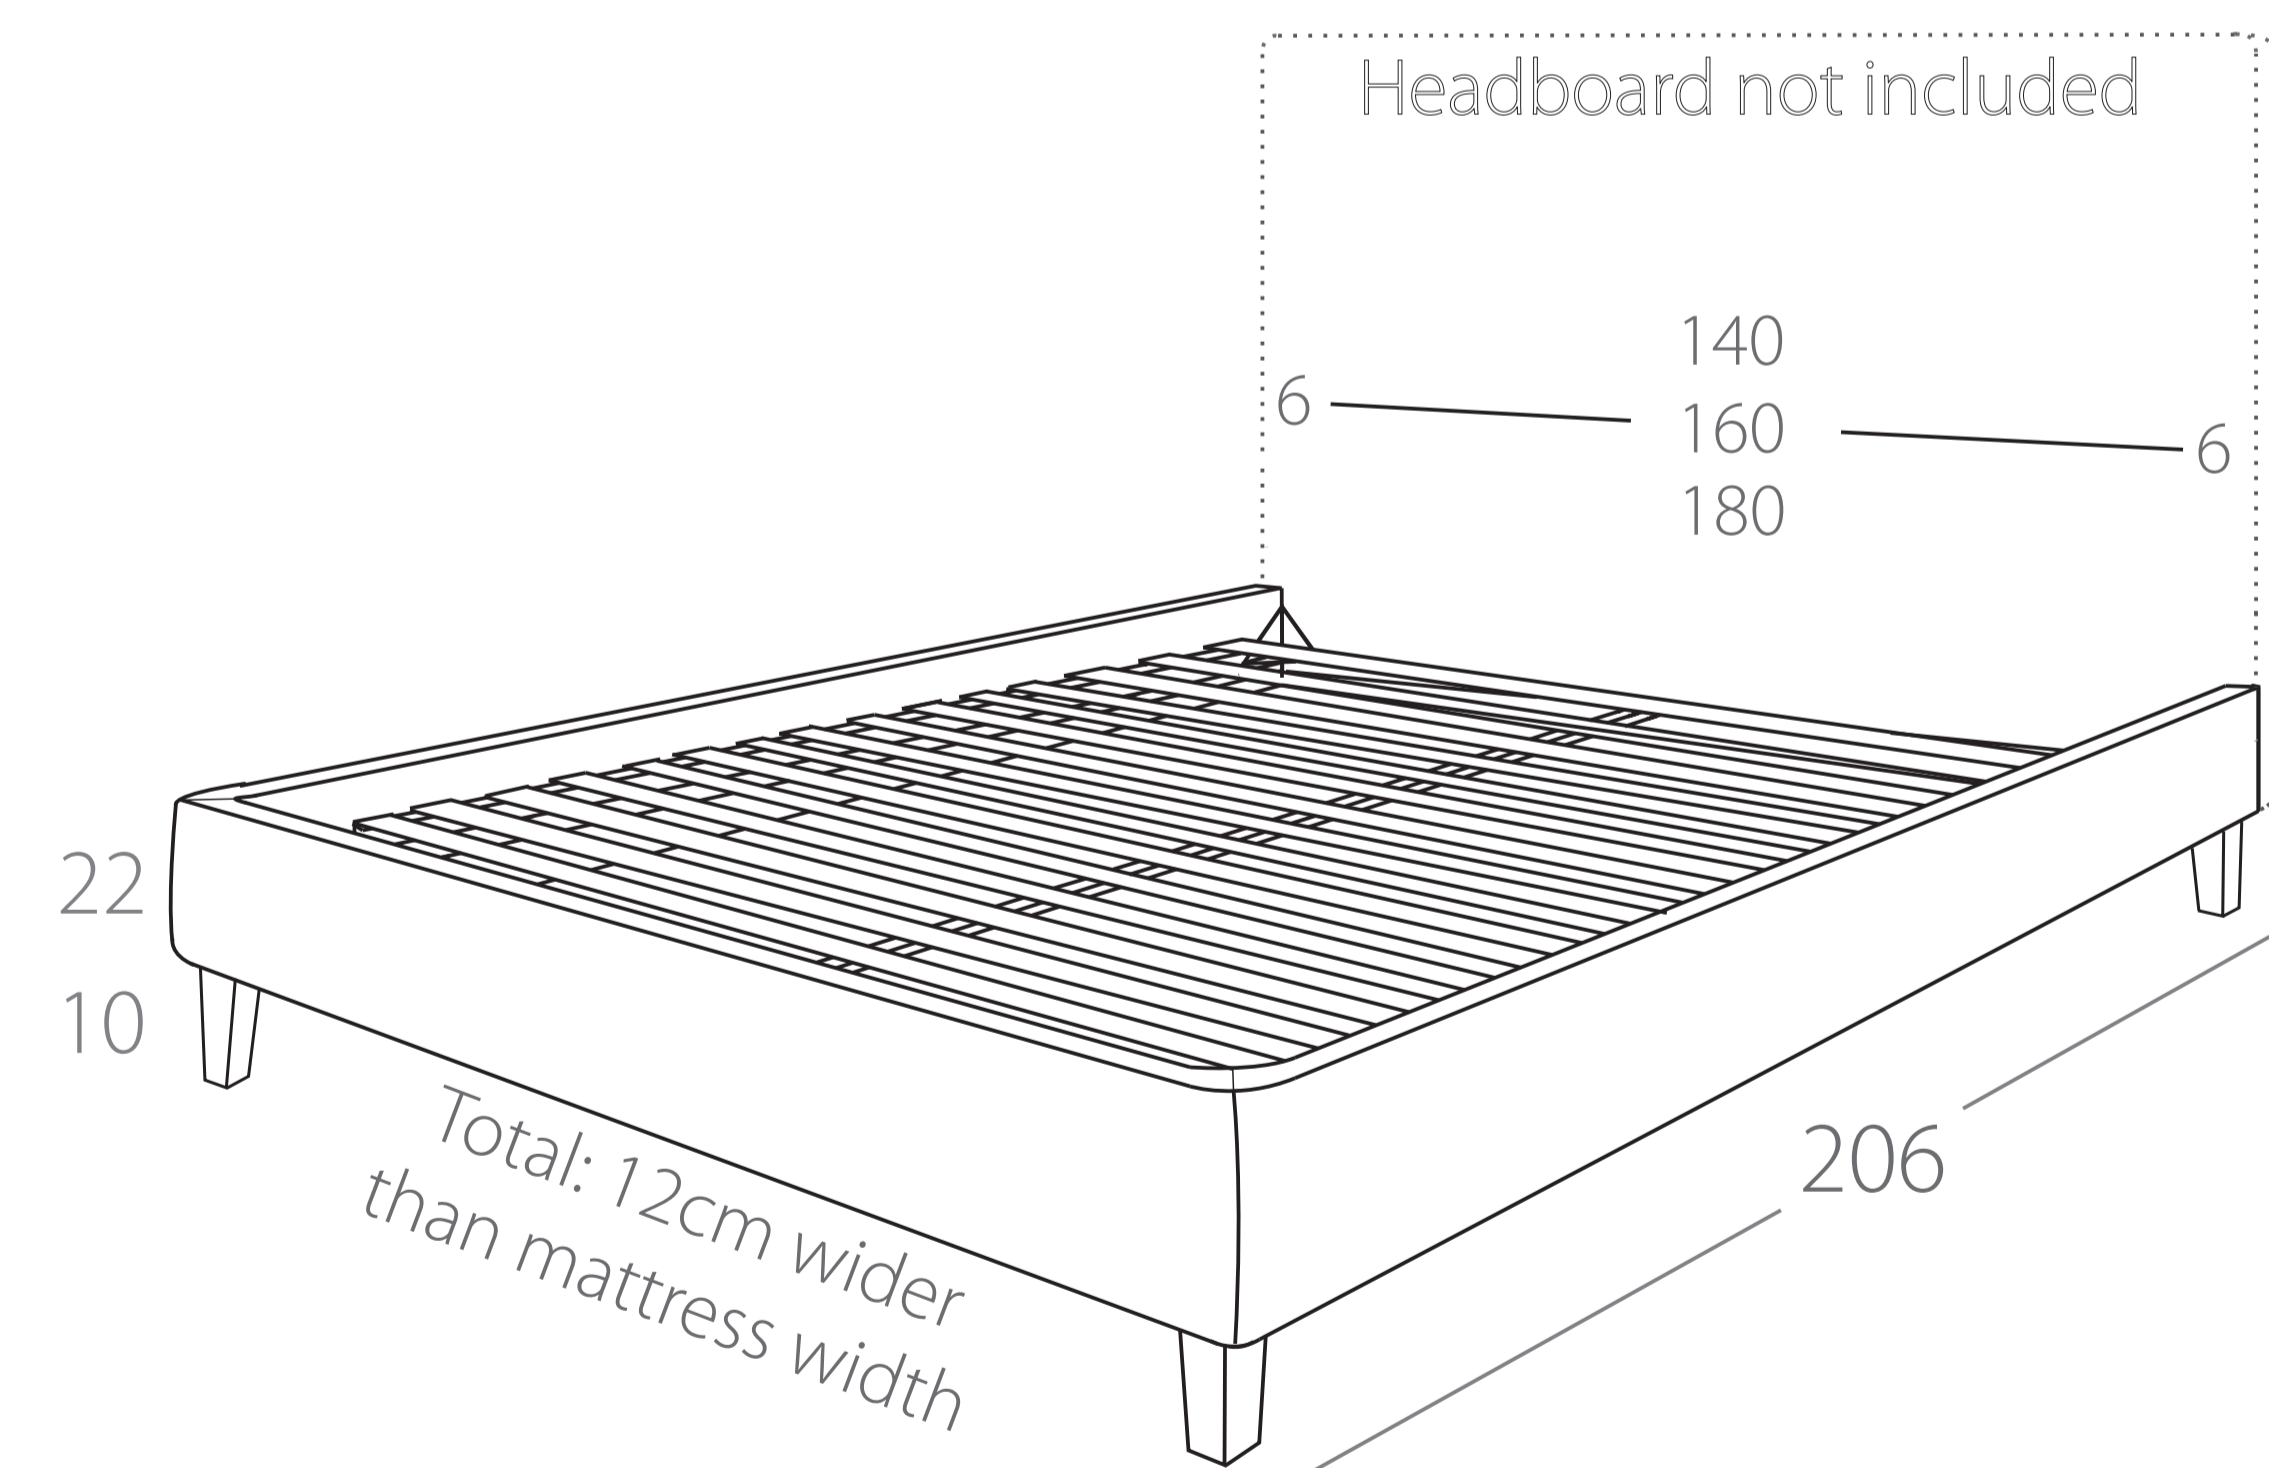

MODULAR BEDS

ZAMBA boxspring corpus h=22cm
Art. No.: 55.xx

ZAMBA boxspring corpus h=32cm
Art. No.: 55.xx

LIBERTY bedframe h=22cm
Art. No.: 230.xxx

LIBERTY bedframe h=32cm
Art. No.: 230.xx

LIBERTY bedframe h=32cm with storage
Art. No.: 230.xx