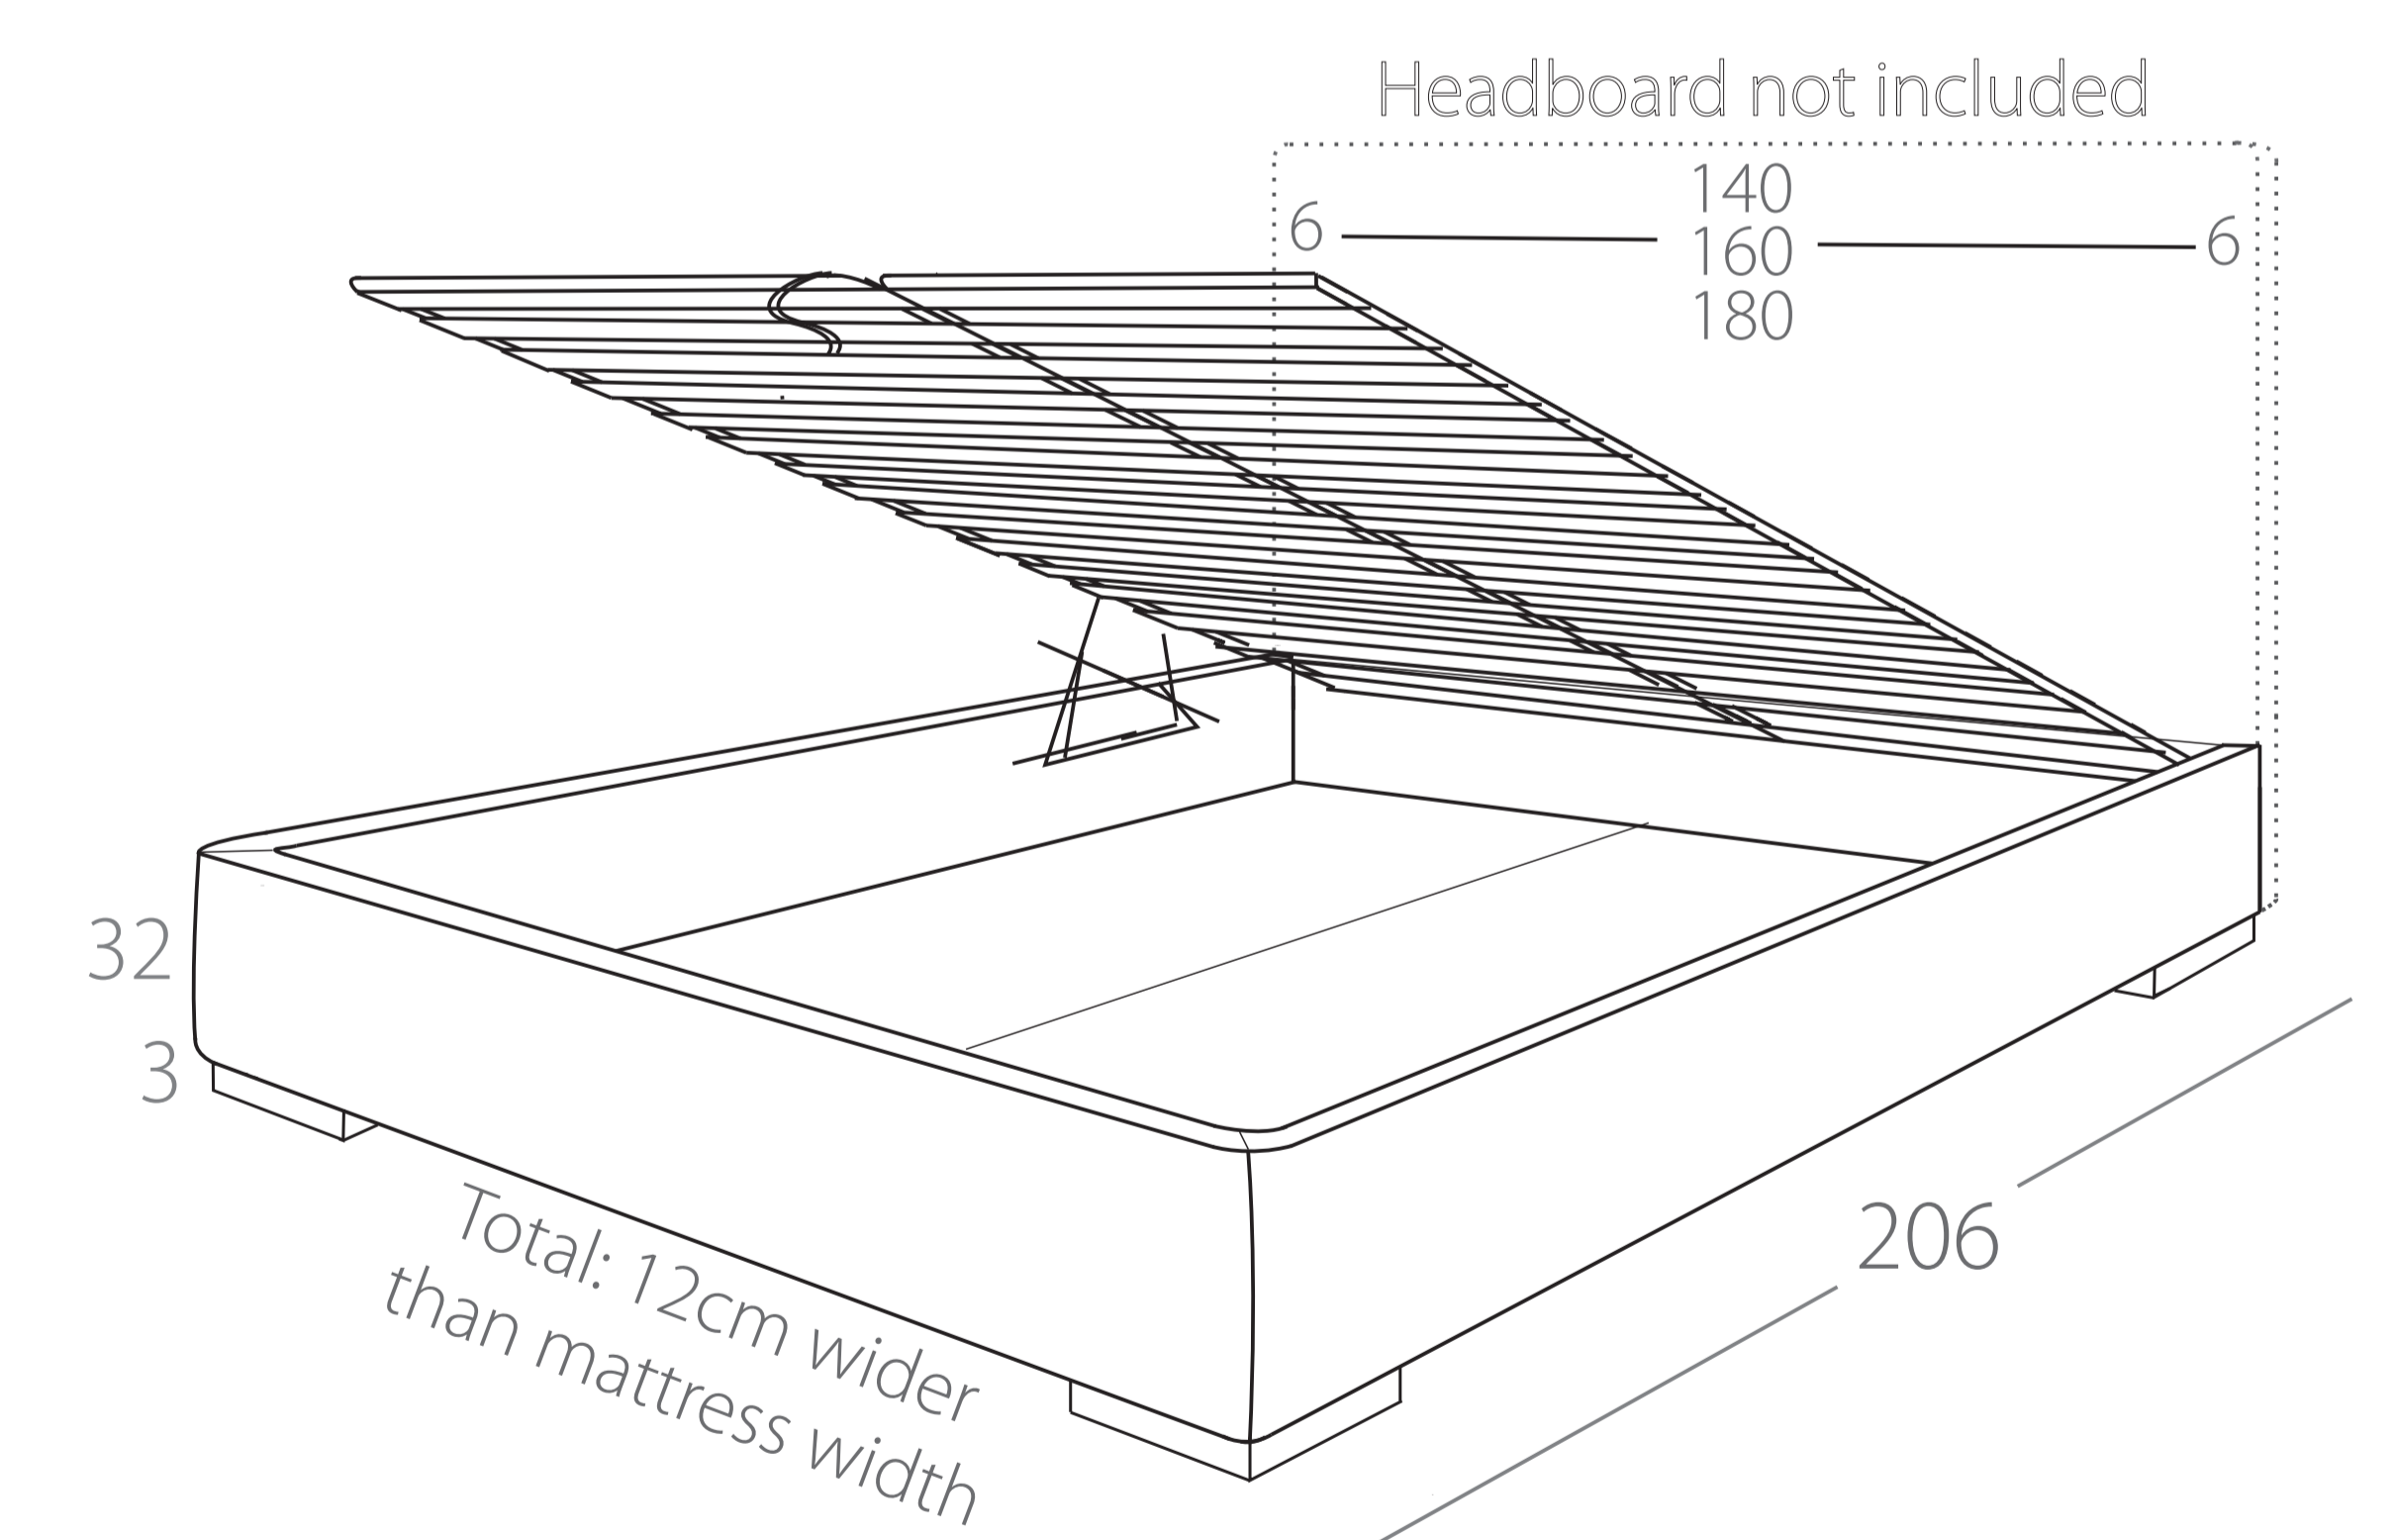

MODULAR BEDS

ZAMBA boxspring corpus h=22cm
Art. No.: 55.xx

ZAMBA boxspring corpus h=32cm
Art. No.: 55.xx

LIBERTY bedframe h=22cm
Art. No.: 230.xxx

LIBERTY bedframe h=32cm
Art. No.: 230.xx

LIBERTY bedframe h=32cm with storage
Art. No.: 230.xx